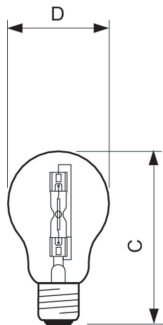

| Controls and Dimming | |
|----------------------|-----|
| Dimmable | Yes |

| Mechanical and Housing | |
|------------------------|--------------|
| Bulb Finish | Clear |
| Bulb Shape | A55 [A 55mm] |

Halogen Classic A-shape

Dimensional drawing

| Product | D (max) | C (max) |
|---------------------------------------|---------|---------|
| HalogenClassic 70W Clara A55 E27 220V | 56 mm | 97 mm |