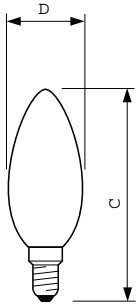

## Standard 60W E14 230V B35 CL 1CT/10X10F

Flame-shaped bulb with clear glass and vacuum- or gas-filled bulb with B- or E-base

### Product data

General Information		Approval and Application	
Cap-Base	E14 [ E14]	Energy Efficiency Label (EEL)	E
Operating Position	UNIVERSAL [ Any or Universal (U)]	<b>Product Data</b>	
Nominal Lifetime (Nom)	1000 h	Full product code	871829174782600
<b>Light Technical</b>		Order product name	Standard 60W E14 230V B35 CL 1CT/10X10F
Luminous Flux (Nom)	670 lm	EAN/UPC - Product	8718291747826
Color Rendering Index (Nom)	100	Order code	926000003096
<b>Operating and Electrical</b>		Numerator - Quantity Per Pack	1
Power (Rated) (Nom)	60 W	Numerator - Packs per outer box	100
Voltage (Nom)	230 V	Material Nr. (12NC)	926000003096
<b>Controls and Dimming</b>		Net Weight (Piece)	0.015 kg
Dimmable	Yes	ILCOS Code	IBB/C-60-230-E14-35
<b>Mechanical and Housing</b>			
Bulb Finish	Clear		

### Dimensional drawing

Product	D	C (max)
Standard 60W E14 230V B35 CL 1CT/10X10F	35 mm	100 mm

CAN STD 60W E14 230V B35 CL