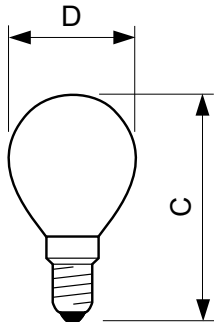

## STAN 60W E14 230V P45 FR 1CT/10X10F

Spherical vacuum- or gas-filled incandescent lamps with white or inside-frosted glass bulb and E-base

### Product data

General Information	
Cap-Base	E14 [ E14]
Operating Position	UNIVERSAL [ Any or Universal (U)]
Nominal Lifetime (Nom)	1000 h
Light Technical	
Luminous Flux (Nom)	650 lm
Colour Rendering Index horiz (Nom)	100
Operating and Electrical	
Power (Rated) (Nom)	60 W
Voltage (Nom)	230 V
Controls and Dimming	
Dimmable	Yes
Mechanical and Housing	
Bulb Finish	Frosted (FR)
Cap-Base Information	na [ -]

Filament Shape	-
Approval and Application	
Energy Efficiency Label	F
Energy Consumption kWh/1000 h	60 kWh
Product Data	
Full product code	871150006757950
Order product name	Standard 60W E14 230V P45 FR 1CT/10X10F
EAN/UPC - Product	8711500067579
Order code	06757950
Numerator - Quantity Per Pack	1
Numerator - Packs per outer box	100
Material Nr. (12NC)	926000003857
Net Weight (Piece)	0.015 kg
ILCOS Code	IBP/F-60-230-E14-45

### Dimensional drawing

LUS STD 60W E14 230V P45 FR

Product	D	C (max)
Standard 60W E14 230V P45 FR 1CT/10X10F	45 mm	78 mm