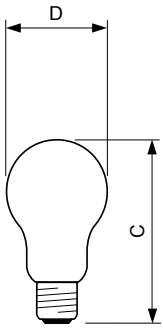

Standard A-shape clear

STAN 75W E27 230V A55 CL 1CT/12X10F

Conventional pear-shaped incandescent lamps

Product data

General Information	
Cap base	E27 [E27]
Operating position	UNIVERSAL [Any or Universal (U)]
Nominal lifetime (nom.)	1000 h

Light Technical	
Luminous flux (nom.)	930 lm
Color rendering index (nom.)	100

Operating and Electrical	
Power (Rated) (Nom)	75 W
Voltage (Nom)	230 V

Controls and Dimming	
Dimmable	Yes

Mechanical and Housing	
Bulb finish	Clear (CL)

Approval and Application	
Energy efficiency label (EEL)	E

Product Data	
Full product code	871150035459484
Order product name	Standard 75W E27 230V A55 CL 1CT/12X10F
EAN/UPC – product	8711500354594
Order code	35459484
Numerator – quantity per pack	1
Numerator – packs per outer box	120
Material no. (12NC)	926000004004
Net weight (piece)	0.025 kg
ILCOS Code	IAA/C-75-230-E27-55

Standard A-shape clear

Dimensional drawing

STD 75W E27 230V A55 CL

Product	D (max)	D	C (max)
Standard 75W E27 230V A55 CL 1CT/12X10F	56 mm	55 mm	97 mm