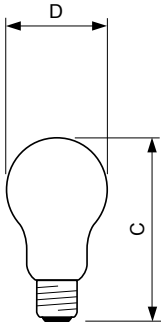

Standard A-shape clear

STAN 75W E27 230V A55 CL 1CT/12X10F

Conventional pear-shaped incandescent lamps

Product data

General Information	
Cap-Base	E27 [E27]
Operating Position	UNIVERSAL [Any or Universal (U)]
Nominal Lifetime (Nom)	1000 h

Light Technical	
Luminous Flux (Nom)	930 lm
Colour Rendering Index horiz (Nom)	100

Operating and Electrical	
Power (Rated) (Nom)	75 W
Voltage (Nom)	230 V

Controls and Dimming	
Dimmable	Yes

Mechanical and Housing	
Bulb Finish	Clear (CL)

Approval and Application	
Energy Efficiency Label	E

Product Data	
Full product code	871150035459484
Order product name	Standard 75W E27 230V A55 CL 1CT/12X10F
EAN/UPC - Product	8711500354594
Order code	35459484
Numerator - Quantity Per Pack	1
Numerator - Packs per outer box	120
Material Nr. (12NC)	926000004004
Net Weight (Piece)	0.025 kg
ILCOS Code	IAA/C-75-230-E27-55

Standard A-shape clear

Dimensional drawing

STD 75W E27 230V A55 CL

Product	D (max)	D	C (max)
Standard 75W E27 230V A55 CL 1CT/12X10F	56 mm	55 mm	97 mm