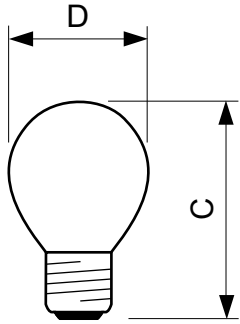

Standard Lustre P45 clear

STAN 40W E27 230V P45 CL 1CT/10X10F

Spherical vacuum- or gas-filled incandescent lamps with a clear glass bulb and E-base

Product data

General Information	
Cap-Base	E27 [E27]
Operating Position	UNIVERSAL [Any or Universal (U)]
Nominal Lifetime (Nom)	1000 h
Light Technical	
Luminous Flux (Nom)	390 lm
Colour Rendering Index horiz (Nom)	100
Operating and Electrical	
Power (Rated) (Nom)	40 W
Voltage (Nom)	230 V
Controls and Dimming	
Dimmable	Yes
Mechanical and Housing	
Bulb Finish	Clear (CL)

Cap-Base Information	na [-]
Filament Shape	-
Approval and Application	
Energy Efficiency Label	E
Product Data	
Full product code	871150001188650
Order product name	Standard 40W E27 230V P45 CL 1CT/10X10F
EAN/UPC - Product	8711500011886
Order code	01188650
Numerator - Quantity Per Pack	1
Numerator - Packs per outer box	100
Material Nr. (12NC)	926000006412
Net Weight (Piece)	14.550 g
ILCOS Code	IBP/C-40-230-E27-45

Standard Lustre P45 clear

Dimensional drawing

LUS STD 40W E27 230V P45 CL

Product	D	C (max)
Standard 40W E27 230V P45 CL 1CT/10X10F	45 mm	73 mm