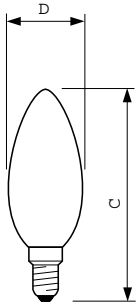

Standard Candle B35 frosted

Standard 40W E14 230V B35 FR 1CT/10X10F

Flame-shaped bulb with inside-frosted glass and vacuum- or gas-filled bulb with B- or E-base

Product data

General Information	
Cap-Base	E14 [E14]
Operating Position	UNIVERSAL [Any or Universal (U)]
Nominal Lifetime (Nom)	1000 h
Light Technical	
Luminous Flux (Nom)	410 lm
Color Rendering Index (Nom)	100
Operating and Electrical	
Power (Rated) (Nom)	40 W
Voltage (Nom)	230 V
Controls and Dimming	
Dimmable	Yes
Mechanical and Housing	
Bulb Finish	Frosted

Approval and Application	
Energy Efficiency Label (EEL)	E
Product Data	
Full product code	871150001133650
Order product name	Standard 40W E14 230V B35 FR 1CT/10X10F
EAN/UPC - Product	8711500011336
Order code	926000006918
Numerator - Quantity Per Pack	1
Numerator - Packs per outer box	100
Material Nr. (12NC)	926000006918
Net Weight (Piece)	0.015 kg
ILCOS Code	IBB/F-40-230-E14-35

Standard Candle B35 frosted

Dimensional drawing

Product	D	C (max)
Standard 40W E14 230V B35 FR 1CT/10X10F	35 mm	100 mm

CAN STD 40W E14 230V B35 FR