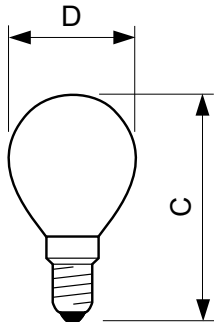

Standard Lustre P45 frosted

STAN 40W E14 230V P45 FR 1CT/10X10F

Spherical vacuum- or gas-filled incandescent lamps with white or inside-frosted glass bulb and E-base

Product data

General Information	
Cap-Base	E14 [E14]
Operating Position	UNIVERSAL [Any or Universal (U)]
Nominal Lifetime (Nom)	1000 h
Light Technical	
Luminous Flux (Nom)	405 lm
Colour Rendering Index horiz (Nom)	100
Operating and Electrical	
Power (Rated) (Nom)	40 W
Voltage (Nom)	230 V
Controls and Dimming	
Dimmable	Yes
Mechanical and Housing	
Bulb Finish	Frosted (FR)

Cap-Base Information	na [-]
Filament Shape	-
Approval and Application	
Energy Efficiency Label	E
Product Data	
Full product code	871150001197850
Order product name	Standard 40W E14 230V P45 FR 1CT/10X10F
EAN/UPC - Product	8711500011978
Order code	01197850
Numerator - Quantity Per Pack	1
Numerator - Packs per outer box	100
Material Nr. (12NC)	926000007010
Net Weight (Piece)	0.015 kg
ILCOS Code	IBP/F-40-230-E14-45

Standard Lustre P45 frosted

Dimensional drawing

LUS STD 40W E14 230V P45 FR

Product	D	C (max)
Standard 40W E14 230V P45 FR 1CT/10X10F	45 mm	78 mm