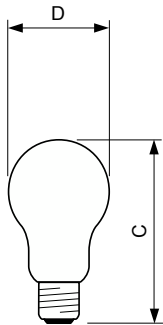

Light Technical	
Luminous Flux	710 lm
Color rendering index (CRI)	100

Operating and Electrical	
Power Consumption	60 W
Voltage (Nom)	230 V
Voltage (Nom)	230 V

Controls and Dimming	
Dimmable	Yes

Mechanical and Housing	
Bulb Finish	Frosted
Bulb Shape	A55

Product Data	
Order product name	Stan 60W E27 230V A55 FR 1CT/12X10F
Full product name	Stan 60W E27 230V A55 FR 1CT/12X10F
Full product code	871150035471684
Order code	926000007317
Material Nr. (12NC)	926000007317
Numerator - Quantity Per Pack	1
EAN/UPC - Product/Case	8711500354716
Numerator - Packs per outer box	120
EAN/UPC - Case	8711500354730

### Dimensional drawing

Product	D (max)	D	C (max)
Stan 60W E27 230V A55 FR 1CT/12X10F	56 mm	55 mm	97 mm