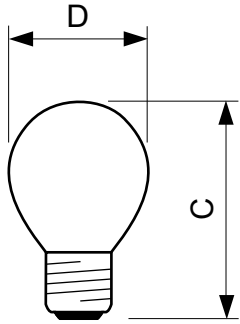

## STAN 40W E27 230V P45 FR 1CT/10X10F

Spherical vacuum- or gas-filled incandescent lamps with white or inside-frosted glass bulb and E- or B-base

### Product data

General information		Cap-base information	
Cap base	E27 [ E27]	Cap-base information	na [-]
Operating position	UNIVERSAL [ Any or Universal (U)]	Filament shape	-
Nominal lifetime (nom.)	1000 h	Bulb shape	P45 [ P 45mm]
Rated lifetime (hours)	1000 h	<b>Product data</b>	
<b>Light technical</b>		Full product code	871150001122050
Luminous flux (nom.)	390 lm	Order product name	Standard 40W E27 230V P45 FR 1CT/10X10F
Colour rendering index (nom.)	100	EAN/UPC – product	8711500011220
<b>Operating and electrical</b>		Order code	01122050
Power (Rated) (Nom)	40 W	SAP numerator – quantity per pack	1
Voltage (Nom)	230 V	Numerator – packs per outer box	100
<b>Controls and dimming</b>		SAP material	926000007412
Dimmable	Yes	Copy Net Weight (Piece)	20.150 g
<b>Mechanical and housing</b>		ILCOS code	IBP/F-40-230-E27-45
Lamp Finish	Frosted		

### Dimensional drawing

Standard 40W E27 230V P45 FR 1CT/10X10F

Product	D	C (max)
Standard 40W E27 230V P45 FR 1CT/10X10F	45 mm	73 mm