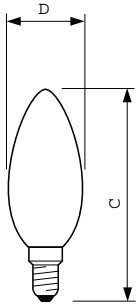

Standard Candle B35 frosted

STAN 60W E14 230V B35 FR 1CT/10X10F

Flame-shaped bulb with inside-frosted glass and vacuum- or gas-filled bulb with E-base

Product data

General Information		Approval and Application	
Cap-Base	E14 [E14]	Energy Efficiency Label	E
Operating Position	UNIVERSAL [Any or Universal (U)]	Product Data	
Nominal Lifetime (Nom)	1000 h	Full product code	871150001176350
Light Technical		Order product name	Standard 60W E14 230V B35 FR 1CT/10X10F
Luminous Flux (Nom)	670 lm	EAN/UPC - Product	8711500011763
Colour Rendering Index horiz (Nom)	100	Order code	01176350
Operating and Electrical		Numerator - Quantity Per Pack	1
Power (Rated) (Nom)	60 W	Numerator - Packs per outer box	100
Voltage (Nom)	230 V	Material Nr. (12NC)	926000007764
Controls and Dimming		Net Weight (Piece)	0.015 kg
Dimmable	Yes	ILCOS Code	IBB/F-60-230-E14-35
Mechanical and Housing			
Bulb Finish	Frosted (FR)		

Standard Candle B35 frosted

Dimensional drawing

Product	D	C (max)
Standard 60W E14 230V B35 FR 1CT/10X10F	35 mm	100 mm

CAN STD 60W E14 230V B35 FR