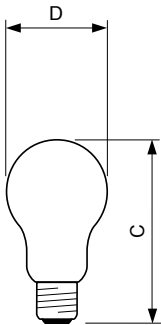

### Product data

General Information	
Cap base	E27 [ E27]
Burning Position	UNIVERSAL [ Any/Universal]
Nominal lifetime (nom.)	1000 h

Light Technical	
Lamp Luminous Flux 25°C EL (Nom)	1340 lm
Colour Rendering Index,horiz (Nom)	100

Product Data	
Full product code	871150035477884
Order product name	Standard 100W E27 230V A55 FR 1CT/12X10F
EAN/UPC – product	8711500354778
Order code	35477884
Numerator – quantity per pack	1
Numerator – packs per outer box	120
Material no. (12NC)	926000007909
Net weight (piece)	23.000 g
ILCOS Code	IAA/F-100-230-E27-55

### Dimensional drawing

Product	D (max)	D	C (max)
Standard 100W E27 230V A55 FR 1CT/12X10F	56 mm	55 mm	97 mm

STD 100W E27 230V A55 FR