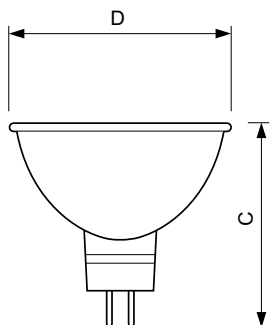

### Product data

General Information	
Cap-Base	GU5.3 [GU5.3]
Operating Position	UNIVERSAL [Any or Universal (U)]
Nominal lifetime	2,000 hour(s)
Switching Cycle	8,000
Rated Lifetime (Hours)	2,000 hour(s)
Lighting Technology	Halogen
Light Technical	
Beam Angle (Nom)	36 degree(s)
Correlated Color Temperature (Nom)	3000 K
Color rendering index (CRI)	100
Operating and Electrical	
Power Consumption	20 W
Lamp Current (Nom)	1.67 A
Starting Time (Nom)	0.0 s
Voltage (Nom)	12 V
Voltage (Nom)	12 V

### Dimensional drawing

Product	D (max)	C (max)
Accent 20W GU5.3 12V 36D 1CT/10X5F	51 mm	46 mm