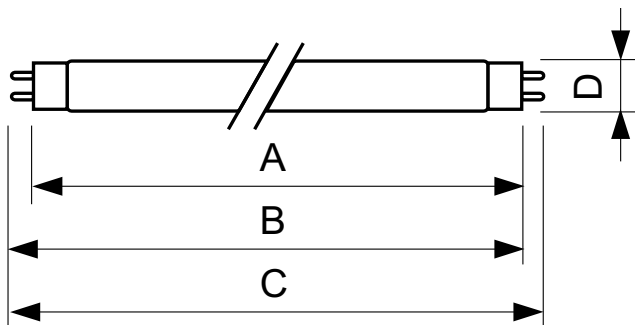

### Product data

General Information	
Cap-Base	G13 [ Medium Bi-Pin Fluorescent]
Life to 50% Failures (Nom)	8000 h

Light Technical	
Color Code	33-640
Luminous Flux (Nom)	1070 lm
Color Designation	Cool White (CW)
Lumen Maintenance 2000 h (Nom)	90 %
Lumen Maintenance 5000 h (Nom)	83 %
Correlated Color Temperature (Nom)	4100 K
Color Rendering Index (Nom)	63

Product Data	
Full product code	872790091577800
Order product name	TLDRS16W-CO-25
EAN/UPC - Product	8727900915778
Order code	927869003301
Numerator - Quantity Per Pack	1
Numerator - Packs per outer box	25
Material Nr. (12NC)	927869003301
Net Weight (Piece)	70.800 g

### Dimensional drawing

Product	D (max)	A (max)	B (max)	B (min)	C (max)
TLDRS16W-CO-25	28 mm	589.8 mm	596.9 mm	594.5 mm	604 mm

TL-D 16W/33-640