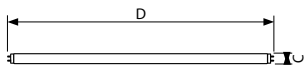

MASTER TL-D Super 80

Warnings and Safety

- A lamp breaking is extremely unlikely to have any impact on your health. If a lamp breaks, ventilate the room for 30 minutes and remove the parts, preferably with gloves. Put them in a sealed plastic bag and take it to your local waste facilities for recycling. Do not use a vacuum cleaner.

Dimensional drawing

Product

TLDRS32W-S85ECO 25PK

F32T8/850