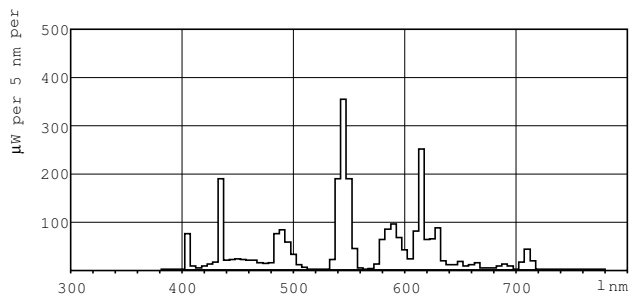

Photometric data

Lightcolor /835