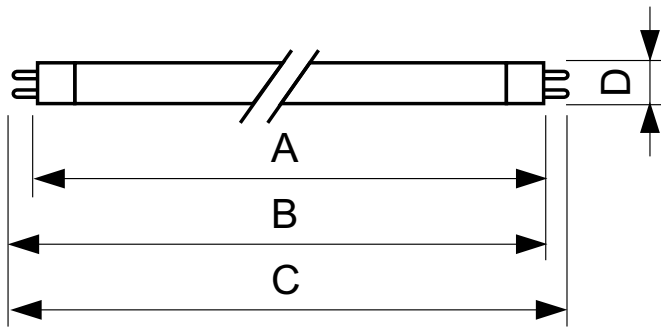

### Dimensional drawing

TL5 F28T5 28W/835 ALTO

Product	D (max)	A (max)	B (max)	B (min)	C (max)
F28T5/TL835 ALTO UPC	17 mm	1149.0 mm	1156.1 mm	1153.7 mm	1163.2 mm
					15/1