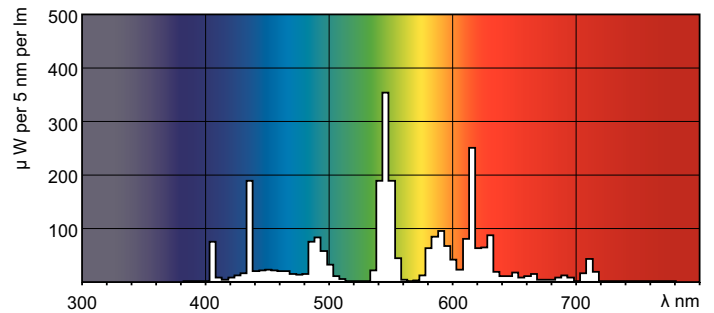

### Product data

General Information	
Cap-Base	G5 [ G5]
Life to 50% Failures Preheat (Nom)	24000 h
Features	ALTO® (ALTO)
System Description	HE [ High Efficiency]
LSF Preheat 2000 h Rated	99 %
LSF Preheat 4000 h Rated	99 %
LSF Preheat 6000 h Rated	99 %
LSF Preheat 8000 h Rated	99 %
LSF Preheat 16000 h Rated	97 %
LSF Preheat 20000 h Rated	84 %
Light Technical	
Color Code	835 [ CCT of 3500K]
Luminous Flux (Nom)	2900 lm
Luminous Flux (Rated) (Nom)	2675 lm
Color Designation	835
Luminous Efficacy (@ Max Lumen, Rated) (Nom)	104 lm/W
Correlated Color Temperature (Nom)	3500 K
Luminous Efficacy (rated) (Nom)	96 lm/W
Color Rendering Index (Max)	85
Color Rendering Index (Min)	80
Color Rendering Index (Nom)	82
LLMF 2000 h Rated	96 %
LLMF 4000 h Rated	95 %

### Dimensional drawing

TL5 F28T5 28W/835 ALTO

Product	D (max)	A (max)	B (max)	B (min)	C (max)
F28T5/TL835 ALTO UPC	17 mm	1149.0 mm	1156.1 mm	1153.7 mm	1163.2 mm
					15/1

### Photometric data

Lightcolor /835

Lightcolor /835