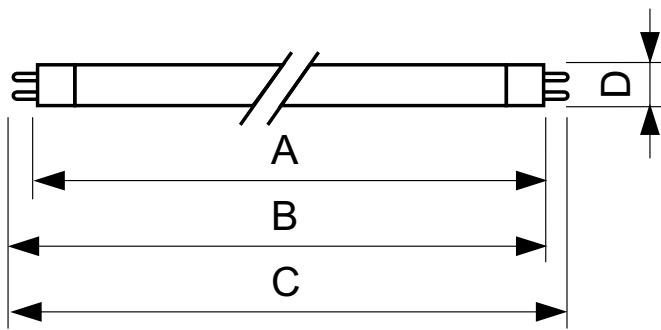

T5 Retail Sales

F28T5/TL835 UPC 15/1

Available in a variety of lengths and lumen packages, these T5 lamps are an ideal solution for use in compact fixtures.

Product data

General Information	
Base	G5 [G5]
Life to 50% Failures Preheat (Nom)	24000 h
Features	ALTO® (ALTO)
System Description	High Efficiency
LSF Preheat 2000 h Rated	99 %
LSF Preheat 4000 h Rated	99 %
LSF Preheat 6000 h Rated	99 %
LSF Preheat 8000 h Rated	99 %
LSF Preheat 16000 h Rated	97 %
LSF Preheat 20000 h Rated	84 %
Light Technical	
Color Code	835 [CCT of 3500K]
Initial lumen (Nom)	2900 lm
Luminous Flux (Rated) (Nom)	2675 lm
Color Designation	835
Luminous Efficacy (@ Max Lumen, Rated) (Nom)	104 lm/W
Correlated Color Temperature (Nom)	3500 K
Luminous Efficacy (rated) (Nom)	96 lm/W
Color Rendering Index (Max)	85
Color Rendering Index (Min)	80
Color Rendering Index (Nom)	82
LLMF 2000 h Rated	96 %
LLMF 4000 h Rated	95 %

LLMF 6000 h Rated	94 %
LLMF 8000 h Rated	93 %
LLMF 12000 h Rated	92 %
LLMF 16000 h Rated	91 %
LLMF 20000 h Rated	90 %
Operating and Electrical	
Power (Rated) (Nom)	27.9 W
Lamp Current (Nom)	0.170 A
Temperature	
Design Temperature (Nom)	35 °C
Controls and Dimming	
Dimmable	Yes
Mechanical and Housing	
Cap-Base Information	Green [Green Cap]
Approval and Application	
Energy Efficiency Label (EEL)	A
Mercury (Hg) Content (Nom)	1.4 mg
Product Data	
Order product name	F28T5/TL835 ALTO UPC 15/1

T5 Retail Sales

EAN/UPC - Product	046677152376
Order code	206136
Numerator - Quantity Per Pack	1
Numerator - Packs per outer box	15

Material Nr. (12NC)	927876083503
Net Weight (Piece)	0.001 kg

Warnings and Safety

Dimensional drawing

TL5 F28T5 28W/835 ALTO

Product	D (max)	A (max)	B (max)	B (min)	C (max)
F28T5/TL835 ALTO UPC	17 mm	1149.0 mm	1156.1 mm	1153.7 mm	1163.2 mm
					15/1

Photometric data

Lightcolor /835

Lightcolor /835