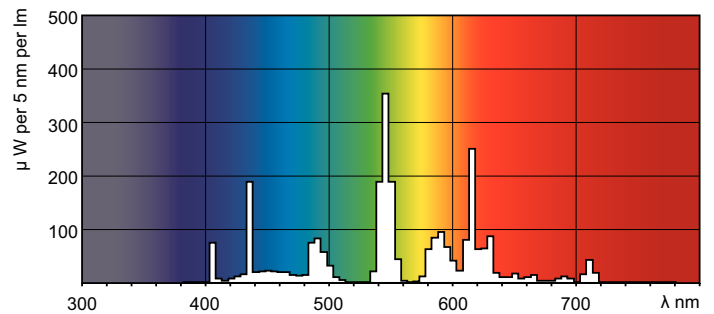

T5 Retail Sales

F28T5/TL835 UPC 15/1

Available in a variety of lengths and lumen packages, these T5 lamps are an ideal solution for use in compact fixtures.

Product data

General Information	
Base	G5 [G5]
Life to 50% Failures Preheat (Nom)	24000 h
Features	ALTO® (ALTO)
System Description	High Efficiency
LSF Preheat 2000 h Rated	99 %
LSF Preheat 4000 h Rated	99 %
LSF Preheat 6000 h Rated	99 %
LSF Preheat 8000 h Rated	99 %
LSF Preheat 16000 h Rated	97 %
LSF Preheat 20000 h Rated	84 %
Light Technical	
Color Code	835 [CCT of 3500K]
Initial lumen (Nom)	2900 lm
Luminous Flux (Rated) (Nom)	2675 lm
Color Designation	835
Luminous Efficacy (@ Max Lumen, Rated) (Nom)	104 lm/W
Correlated Color Temperature (Nom)	3500 K
Luminous Efficacy (rated) (Nom)	96 lm/W
Color Rendering Index (Max)	85
Color Rendering Index (Min)	80
Color Rendering Index (Nom)	82
LLMF 2000 h Rated	96 %
LLMF 4000 h Rated	95 %

LLMF 6000 h Rated	94 %
LLMF 8000 h Rated	93 %
LLMF 12000 h Rated	92 %
LLMF 16000 h Rated	91 %
LLMF 20000 h Rated	90 %
Operating and Electrical	
Power (Rated) (Nom)	27.9 W
Lamp Current (Nom)	0.170 A
Temperature	
Design Temperature (Nom)	35 °C
Controls and Dimming	
Dimmable	Yes
Mechanical and Housing	
Cap-Base Information	Green [Green Cap]
Approval and Application	
Energy Efficiency Label (EEL)	A
Mercury (Hg) Content (Nom)	1.4 mg
Product Data	
Order product name	F28T5/TL835 ALTO UPC 15/1

Dimensional drawing

TL5 F28T5 28W/835 ALTO

Product	D (max)	A (max)	B (max)	B (min)	C (max)
F28T5/TL835 ALTO UPC	17 mm	1149.0 mm	1156.1 mm	1153.7 mm	1163.2 mm
					15/1

Photometric data

Lightcolor /835

Lightcolor /835