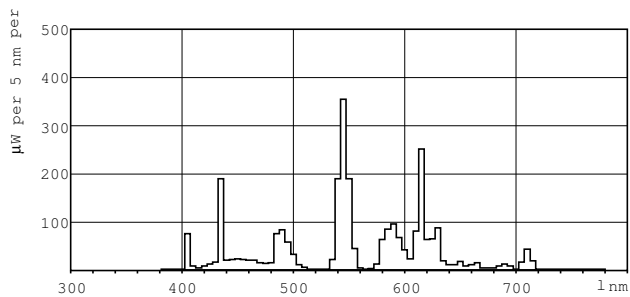

T5 Retail Sales

F28T5/TL835 UPC 15/1

Available in a variety of lengths and lumen packages, these T5 lamps are an ideal solution for use in compact fixtures.

Product data

General Information	
Base	G5 [G5]
Life to 50% Failures Preheat (Nom)	24000 h
Features	ALTO® (ALTO)
System Description	High Efficiency
LSF Preheat 2000 h Rated	99 %
LSF Preheat 4000 h Rated	99 %
LSF Preheat 6000 h Rated	99 %
LSF Preheat 8000 h Rated	99 %
LSF Preheat 16000 h Rated	97 %
LSF Preheat 20000 h Rated	84 %
Light Technical	
Color Code	835 [CCT of 3500K]
Initial lumen (Nom)	2900 lm
Luminous Flux (Rated) (Nom)	2675 lm
Color Designation	835
Luminous Efficacy (@ Max Lumen, Rated) (Nom)	104 lm/W
Correlated Color Temperature (Nom)	3500 K
Luminous Efficacy (rated) (Nom)	96 lm/W
Color Rendering Index (Max)	85
Color Rendering Index (Min)	80
Color Rendering Index (Nom)	82
LLMF 2000 h Rated	96 %
LLMF 4000 h Rated	95 %

LLMF 6000 h Rated	94 %
LLMF 8000 h Rated	93 %
LLMF 12000 h Rated	92 %
LLMF 16000 h Rated	91 %
LLMF 20000 h Rated	90 %
Operating and Electrical	
Power (Rated) (Nom)	27.9 W
Lamp Current (Nom)	0.170 A
Temperature	
Design Temperature (Nom)	35 °C
Controls and Dimming	
Dimmable	Yes
Mechanical and Housing	
Cap-Base Information	Green [Green Cap]
Approval and Application	
Energy Efficiency Label (EEL)	A
Mercury (Hg) Content (Nom)	1.4 mg
Product Data	
Order product name	F28T5/TL835 ALTO UPC 15/1

Dimensional drawing

TL5 F28T5 28W/835 ALTO

Product	D (max)	A (max)	B (max)	B (min)	C (max)
F28T5/TL835 ALTO UPC	17 mm	1149.0 mm	1156.1 mm	1153.7 mm	1163.2 mm
					15/1

Photometric data

Lightcolor /835

Lightcolor /835