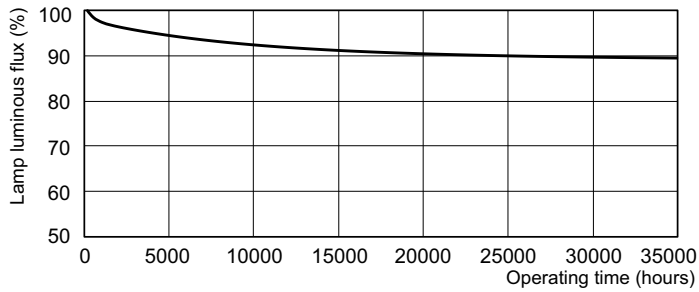

Dimensional drawing

TL5 F28T5 28W/835 ALTO

Product	D (max)	A (max)	B (max)	B (min)	C (max)
F28T5/TL835 ALTO UPC	17 mm	1149.0 mm	1156.1 mm	1153.7 mm	1163.2 mm
					15/1

Photometric data

Lightcolor /835

Lightcolor /835

T5 Retail Sales

Lifetime

MASTER TL5 HE Life Expectancy 3 h cycle

MASTER TL5 HE Life Expectancy 12 h cycle

MASTER TL5 HE Lumen Maintenance 3 h + 12 h cycle