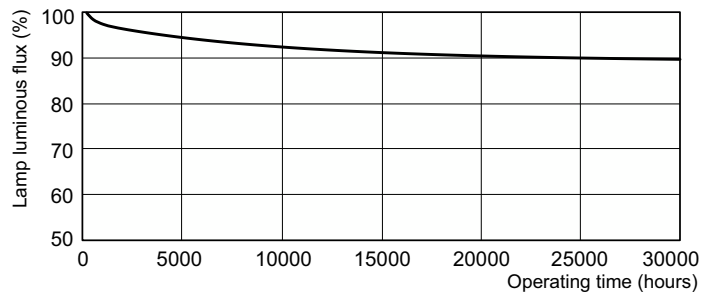

Warnings and Safety

- All HO lamps recommended for use only in open fixtures.

Product data

General Information		Controls and Dimming	
Cap-Base	G5	Dimmable	Yes
Features	HO Alto® [High Output Alto]		
Light Technical		Mechanical and Housing	
Color Code	841 [CCT of 4100K]	Bulb Shape	T5
Luminous Flux	5,000 lm		
Color Designation	Cool White (CW)	Approval and Application	
Correlated Color Temperature (Nom)	4100 K	Mercury (Hg) Content (Nom)	1.4 mg
Luminous Efficacy (rated) (Nom)	83 lm/W		
Color rendering index (CRI)	82	Product Data	
Operating and Electrical		Order product name	F54T5/841/HO/ALTO TG 40PK
Power Consumption	54 W	Full product name	F54T5/841/HO/ALTO TG 40PK
Lamp Current (Nom)	0.455 A	Order code	927893184102
		Material Nr. (12NC)	927893184102
		Numerator - Quantity Per Pack	1
		EAN/UPC - Product/Case	046677162986

Photometric data

Spectral Power Distribution Colour - F54T5/841/HO/ALTO TG 40PK

Lifetime

Life Expectancy Diagram - F54T5/841/HO/ALTO TG 40PK

Lumen Maintenance Diagram - F54T5/841/HO/ALTO TG 40PK

T5 TuffGuard Coated