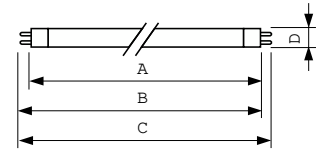

Warnings and Safety

- All HO lamps recommended for use only in open fixtures.

Product data

General Information		Controls and Dimming	
Cap-Base	G5	Dimmable	Yes
Features	HO Alto® [High Output Alto]		
Light Technical		Mechanical and Housing	
Color Code	841 [CCT of 4100K]	Bulb Shape	T5
Luminous Flux	5,000 lm		
Color Designation	Cool White (CW)	Approval and Application	
Correlated Color Temperature (Nom)	4100 K	Mercury (Hg) Content (Nom)	1.4 mg
Luminous Efficacy (rated) (Nom)	83 lm/W		
Color rendering index (CRI)	82	Product Data	
Operating and Electrical		Order product name	F54T5/841/HO/ALTO TG 40PK
Power Consumption	54 W	Full product name	F54T5/841/HO/ALTO TG 40PK
Lamp Current (Nom)	0.455 A	Order code	927893184102
		Material Nr. (12NC)	927893184102
		Numerator - Quantity Per Pack	1
		EAN/UPC - Product/Case	046677162986

T5 TuffGuard Coated

Numerator - Packs per outer box	40
EAN/UPC - Case	50046677162981

Dimensional drawing

Product	D (max)	A (max)	B (max)	B (min)	C (max)
F54T5/841/HO/ALTO TG 40PK	17 mm	1,149.0 mm	1,156.1 mm	1,153.7 mm	1,163.2 mm