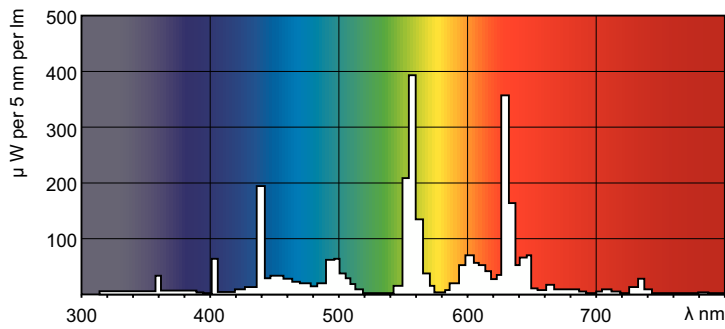

Warnings and Safety

- All HO lamps recommended for use only in open fixtures.

Product data

General Information		Controls and Dimming	
Cap-Base	G5	Dimmable	Yes
Features	HO Alto® [High Output Alto]		
Light Technical		Mechanical and Housing	
Color Code	841 [CCT of 4100K]	Bulb Shape	T5
Luminous Flux	5,000 lm		
Color Designation	Cool White (CW)	Approval and Application	
Correlated Color Temperature (Nom)	4100 K	Mercury (Hg) Content (Nom)	1.4 mg
Luminous Efficacy (rated) (Nom)	83 lm/W		
Color rendering index (CRI)	82	Product Data	
Operating and Electrical		Order product name	F54T5/841/HO/ALTO TG 40PK
Power Consumption	54 W	Full product name	F54T5/841/HO/ALTO TG 40PK
Lamp Current (Nom)	0.455 A	Order code	927893184102
		Material Nr. (12NC)	927893184102
		Numerator - Quantity Per Pack	1
		EAN/UPC - Product/Case	046677162986

Photometric data

Spectral Power Distribution Colour - F54T5/841/HO/ALTO TG 40PK

Lifetime

Life Expectancy Diagram - F54T5/841/HO/ALTO TG 40PK

Lumen Maintenance Diagram - F54T5/841/HO/ALTO TG 40PK

T5 TuffGuard Coated