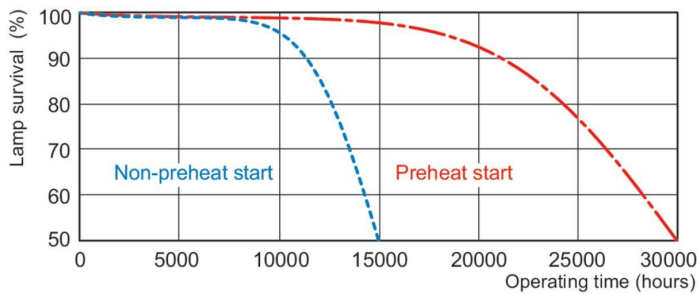

Lifetime

Life Expectancy Diagram - F54T5/841/HO/ALTO TG 40PK