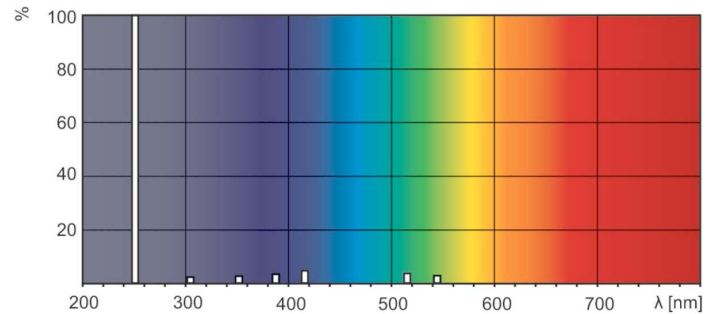

Product data

General information		Voltage (Nom)		27 V
Cap base	2G7 [2G7]	Mechanical and housing		
Main application	Disinfection	Cap-base information	4P	
Useful life (nom.)	9000 h	Bulb shape	2xT12	
Light technical		Approval and application		
Colour Code	TUV	Mercury (Hg) content (nom.)	3.0 mg	
Colour designation	- [Not Specified]	UV		
Depreciation at useful lifetime	0.2 %	UV-C Radiation	1.1 W	
Operating and electrical		Product data		
Power (Rated) (Nom)	5.1 W	Full product code	872790080475100	
Lamp current (nom.)	0.19 A			

TUV PL-S

Order product name	TUV PL-S 5W/4P 1CT/5X10CC
EAN/UPC – product	8727900804751
Order code	80475100
SAP numerator – quantity per pack	1
Local code description	TUV PL-S 5W/4P 1CT/6X10BOX

Numerator – packs per outer box	50
SAP material	927900804007
Net Weight (Piece)	20.000 g

Dimensional drawing

Product	D1 (max)	D (max)	A (max)	B (max)	C (max)
TUV PL-S 5W/4P 1CT/5X10CC	13 mm	28 mm	65.2 mm	82.5 mm	89.1 mm

TUV PL-S 5W/4P 1CT/5X10CC

Photometric data

XDPB_XUTUVPLS-Spectral power distribution B/W