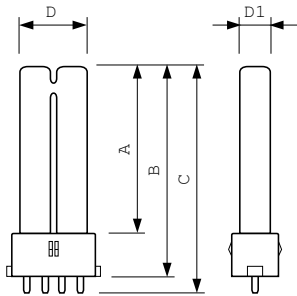

Product data

General information		Voltage (Nom)		27 V
Cap base	2G7 [2G7]	Mechanical and housing		
Main application	Disinfection	Cap-base information	4P	
Useful life (nom.)	9000 h	Bulb shape	2xT12	
Light technical		Approval and application		
Colour Code	TUV	Mercury (Hg) content (nom.)	3.0 mg	
Colour designation	- [Not Specified]	UV		
Depreciation at useful lifetime	0.2 %	UV-C Radiation	1.1 W	
Operating and electrical		Product data		
Power (Rated) (Nom)	5.1 W	Full product code	872790080475100	
Lamp current (nom.)	0.19 A			

TUV PL-S

Order product name	TUV PL-S 5W/4P 1CT/5X10CC
EAN/UPC – product	8727900804751
Order code	80475100
SAP numerator – quantity per pack	1
Local code description	TUV PL-S 5W/4P 1CT/6X10BOX

Numerator – packs per outer box	50
SAP material	927900804007
Net Weight (Piece)	20.000 g

Dimensional drawing

Product	D1 (max)	D (max)	A (max)	B (max)	C (max)
TUV PL-S 5W/4P 1CT/5X10CC	13 mm	28 mm	65.2 mm	82.5 mm	89.1 mm

TUV PL-S 5W/4P 1CT/5X10CC

Photometric data

XDPB_XUTUVPLS-Spectral power distribution B/W