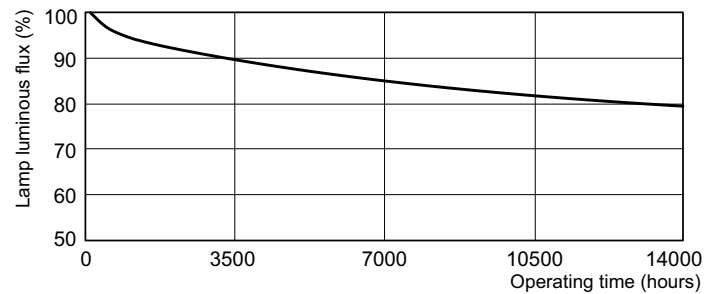

Photometric data

Spectral Power Distribution Colour - MASTER PL-C 18W/827/2P 1CT/5X10BOX

Lifetime

Life Expectancy Diagram - MASTER PL-C 18W/827/2P 1CT/5X10BOX

Lumen Maintenance Diagram - MASTER PL-C 18W/827/2P 1CT/5X10BOX