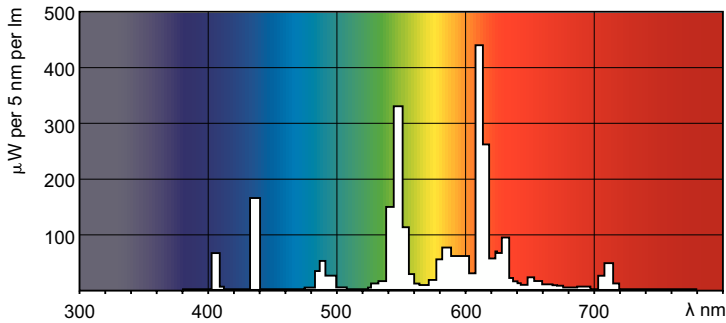

Product data

General Information	
Cap-Base	G24d-2
Flux measurement reference	Sphere
Life to 50% Failures (Nom)	10,000 hour(s)

Light Technical	
Color Code	827 [CCT of 2700K]
Luminous Flux	1,200 lm
Color Designation	Incandescent White
Chromaticity Coordinate X (Nom)	0.463
Chromaticity Coordinate Y (Nom)	0.42
Correlated Color Temperature (Nom)	2700 K
Luminous Efficacy (rated) (Nom)	67 lm/W
Color rendering index (CRI)	82

Operating and Electrical	
Power Consumption	18.3 W
Lamp Current (Nom)	0.230 A

Controls and Dimming	
Dimmable	No

Approval and Application	
Energy Efficiency Class	G
Mercury (Hg) Content (Max)	1.4 mg
Mercury (Hg) Content (Nom)	1.4 mg
Energy Consumption kWh/1000 h	19 kWh
EPREL Registration Number	423282

Product Data	
Order product name	MASTER PL-C 18W/827/2P 1CT/5X10BOX

MASTER PL-C 2 Pin

Full product name	MASTER PL-C 18W/827/2P 1CT/5X10BOX
Full product code	871150062088070
Order code	62088070
Material Nr. (12NC)	927905782740
Numerator - Quantity Per Pack	1

Photometric data

Spectral Power Distribution Colour - MASTER PL-C 18W/827/2P 1CT/5X10BOX

Lifetime

Life Expectancy Diagram - MASTER PL-C 18W/827/2P 1CT/5X10BOX

Lumen Maintenance Diagram - MASTER PL-C 18W/827/2P 1CT/5X10BOX