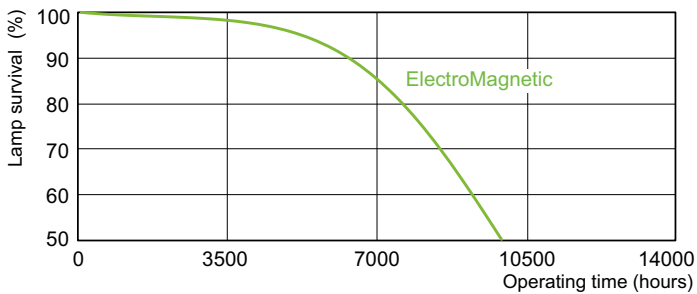

Photometric data

Spectral Power Distribution Colour - MASTER PL-C 18W/827/2P 1CT/5X10BOX

Lifetime

Life Expectancy Diagram - MASTER PL-C 18W/827/2P 1CT/5X10BOX

Lumen Maintenance Diagram - MASTER PL-C 18W/827/2P 1CT/5X10BOX