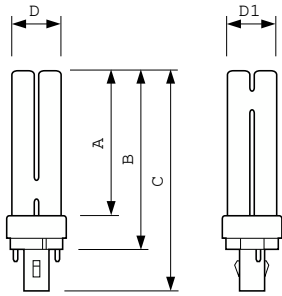

Product Data	
Order product name	MASTER PL-C 18W/827/2P 1CT/5X10BOX

MASTER PL-C 2 Pin

Full product name	MASTER PL-C 18W/827/2P 1CT/5X10BOX
Full product code	871150062088070
Order code	62088070
Material Nr. (12NC)	927905782740
Numerator - Quantity Per Pack	1

EAN/UPC - Product/Case	8711500620880
Numerator - Packs per outer box	50
EAN/UPC - Case	8711500715760

Dimensional drawing

Product	D (max)	D1 (max)	A (max)	B (max)	C (max)
MASTER PL-C 18W/827/2P 1CT/5X10BOX	27.1 mm	27.1 mm	109.5 mm	128.0 mm	150.4 mm