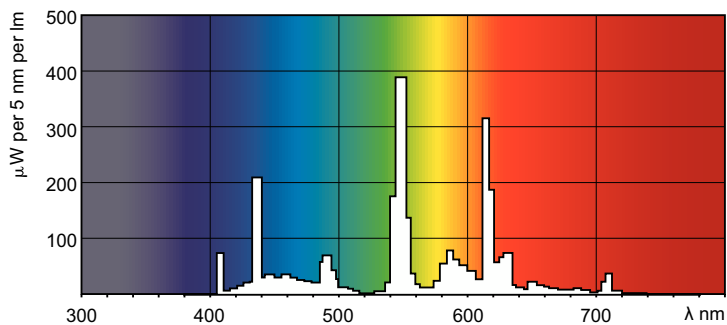

## Fotometriske data

Spectral Power Distribution Colour - MASTER PL-C Xtra 18W/840/2P 1CT/5X10BOX