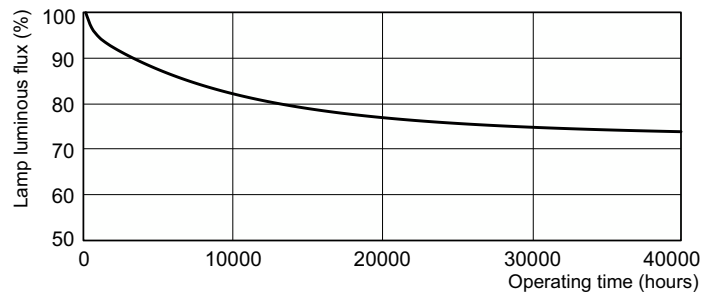

Life Expectancy Diagram - MASTER PL-C Xtra 18W/840/2P 1CT/5X10BOX

Life Expectancy Diagram - MASTER PL-C Xtra 18W/840/2P 1CT/5X10BOX

Lumen Maintenance Diagram - MASTER PL-C Xtra 18W/840/2P 1CT/5X10BOX