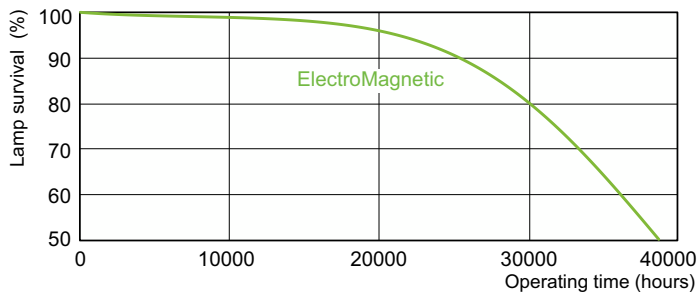

Life Expectancy Diagram - MASTER PL-C Xtra 18W/840/2P 1CT/5X10BOX

Life Expectancy Diagram - MASTER PL-C Xtra 18W/840/2P 1CT/5X10BOX

Lumen Maintenance Diagram - MASTER PL-C Xtra 18W/840/2P 1CT/5X10BOX