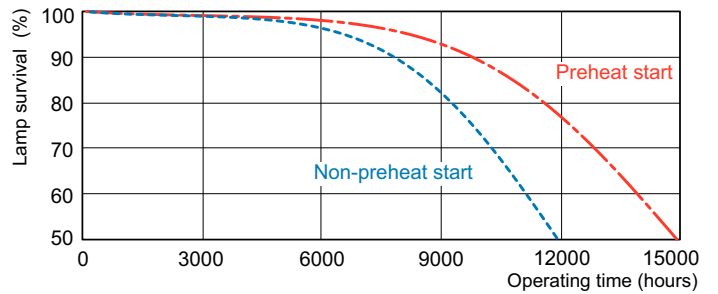

Life Expectancy Diagram - MASTER PL-C 13W/865/4P 1CT/5X10BOX