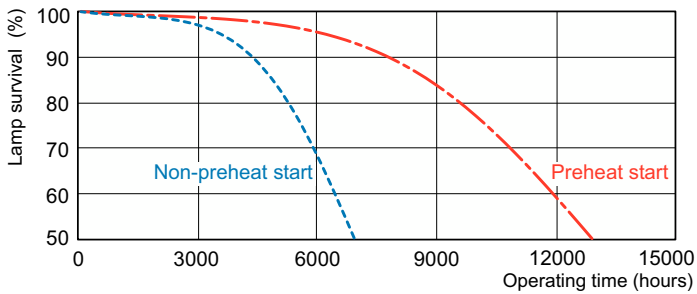

Lifetime

Life Expectancy Diagram - MASTER PL-C 13W/865/4P 1CT/5X10BOX