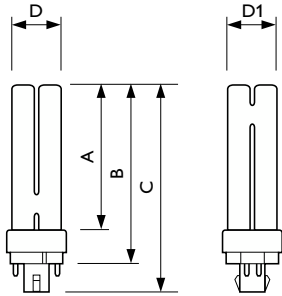

# MASTER PL-C 4 Pin

Product Data	
Order product name	MASTER PL-C 13W/865/4P 1CT/5X10BOX
Full product name	MASTER PL-C 13W/865/4P 1CT/5X10BOX
Full product code	871150027703900
Order code	927907186501
Material Nr. (12NC)	927907186501

## Dimensional drawing

Product	D (max)	D1 (max)	A (max)	B (max)	C (max)
MASTER PL-C 13W/865/4P 1CT/ 5X10BOX	27.1 mm	27.1 mm	97.5 mm	117.0 mm	131.9 mm