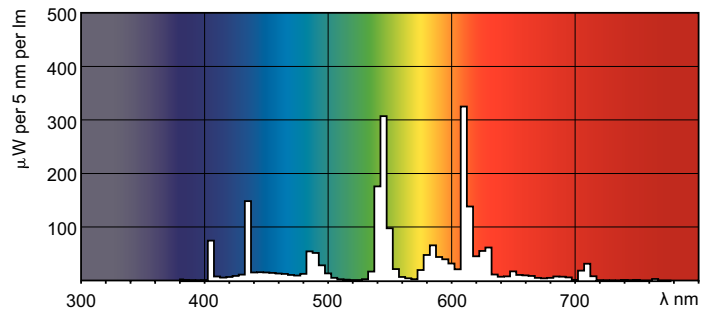

Product data

| General Information | |
|------------------------------------|---------------------|
| Cap-Base | 2G11 [2G11] |
| Life to 50% Failures (Nom) | 10000 h |
| System Description | Rapid Start |
| Light Technical | |
| Color Code | 835 [CCT of 3500K] |
| Luminous Flux (Nom) | 4000 lm |
| Color Designation | White (WH) |
| Lumen Maintenance 10000 h (Nom) | 91 % |
| Lumen Maintenance 2000 h (Nom) | 94 % |
| Lumen Maintenance 5000 h (Nom) | 92 % |
| Correlated Color Temperature (Nom) | 3500 K |
| Luminous Efficacy (rated) (Nom) | 80 lm/W |
| Color Rendering Index (Nom) | 82 |
| Operating and Electrical | |
| Power (Rated) (Nom) | 50 W |
| Lamp Current (Nom) | 0.430 A |

PL-L Long 4-Pin Base

Dimensional drawing

| Product | D (max) | D1 (max) | A (max) | B (max) | C (max) |
|--------------------|---------|----------|----------|---------|----------|
| PL-L 50W/835/4P/RS | 39.0 mm | 18.0 mm | 539.2 mm | 565 mm | 571.6 mm |

PL-L 50W/835/4P RS

Photometric data

Lightcolor /835

Lightcolor /835