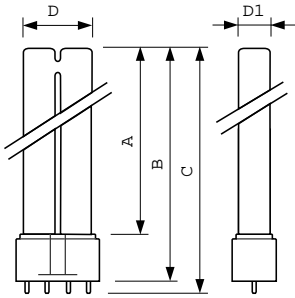

PL-L Long 4-Pin Base

PL-L 50W/835/4P/RS

Philips Linear Compact Fluorescent Lamps offer designers, specifiers and end-users new levels of efficiencies and versatility in sizes, configurations and application possibilities. With so many elegant fixtures available to complement their small size, high light output and advanced technology, Philips Energy Advantage lamps are fast becoming the preferred choice when maximum efficiency and sleek design solutions are required.

Product data

| General Information | |
|------------------------------------|---------------------|
| Cap-Base | 2G11 [2G11] |
| Life to 50% Failures (Nom) | 10000 h |
| System Description | Rapid Start |
| Light Technical | |
| Color Code | 835 [CCT of 3500K] |
| Luminous Flux (Nom) | 4000 lm |
| Color Designation | White (WH) |
| Lumen Maintenance 10000 h (Nom) | 91 % |
| Lumen Maintenance 2000 h (Nom) | 94 % |
| Lumen Maintenance 5000 h (Nom) | 92 % |
| Correlated Color Temperature (Nom) | 3500 K |
| Luminous Efficacy (rated) (Nom) | 80 lm/W |
| Color Rendering Index (Nom) | 82 |
| Operating and Electrical | |
| Power (Rated) (Nom) | 50 W |
| Lamp Current (Nom) | 0.430 A |

| Voltage (Nom) | 150 V |
|---------------------------------|-----------------------|
| Controls and Dimming | |
| Dimmable | Yes |
| Mechanical and Housing | |
| Cap-Base Information | 4 Pins |
| Product Data | |
| Order product name | PL-L 50W/835/4P/RS |
| EAN/UPC - Product | 046677112684 |
| Order code | 927908583527 |
| Numerator - Quantity Per Pack | 1 |
| Numerator - Packs per outer box | 25 |
| Material Nr. (12NC) | 927908583527 |
| Net Weight (Piece) | 140.000 g |
| ILCOS Code | FSD-50/35/1B-L/P-2G11 |

PL-L Long 4-Pin Base

Dimensional drawing

| Product | D (max) | D1 (max) | A (max) | B (max) | C (max) |
|--------------------|---------|----------|----------|---------|----------|
| PL-L 50W/835/4P/RS | 39.0 mm | 18.0 mm | 539.2 mm | 565 mm | 571.6 mm |