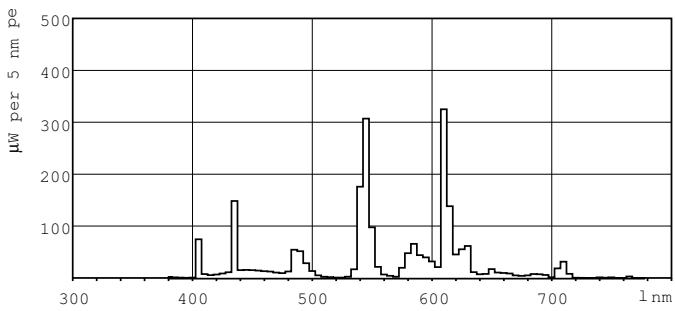

Product data

| General Information | |
|------------------------------------|---------------------|
| Cap-Base | 2G11 [2G11] |
| Life to 50% Failures (Nom) | 10000 h |
| System Description | Rapid Start |
| Light Technical | |
| Color Code | 835 [CCT of 3500K] |
| Luminous Flux (Nom) | 4000 lm |
| Color Designation | White (WH) |
| Lumen Maintenance 10000 h (Nom) | 91 % |
| Lumen Maintenance 2000 h (Nom) | 94 % |
| Lumen Maintenance 5000 h (Nom) | 92 % |
| Correlated Color Temperature (Nom) | 3500 K |
| Luminous Efficacy (rated) (Nom) | 80 lm/W |
| Color Rendering Index (Nom) | 82 |
| Operating and Electrical | |
| Power (Rated) (Nom) | 50 W |
| Lamp Current (Nom) | 0.430 A |

PL-L Long 4-Pin Base

Dimensional drawing

| Product | D (max) | D1 (max) | A (max) | B (max) | C (max) |
|--------------------|---------|----------|----------|---------|----------|
| PL-L 50W/835/4P/RS | 39.0 mm | 18.0 mm | 539.2 mm | 565 mm | 571.6 mm |

PL-L 50W/835/4P RS

Photometric data

Lightcolor /835

Lightcolor /835