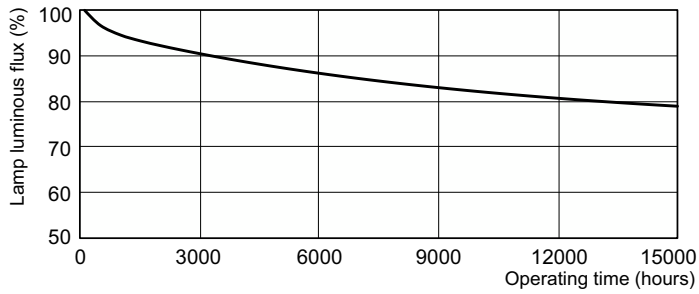

MASTER PL-T TOP 4 Pin

Levensduur

Lumen Maintenance Diagram - MASTER PL-T TOP 42W/830/4P 1CT/5X10BOX