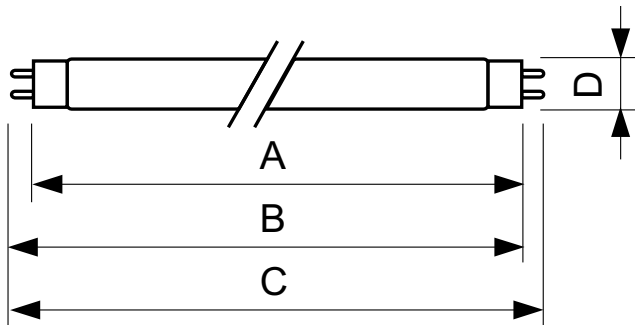

Product data

General Information	
Cap-Base	G13 [Medium Bi-Pin Fluorescent]
Life To 10% Failures (Nom)	10000 h
Life to 50% Failures (Nom)	13000 h
Life to 50% Failures Preheat (Nom)	20000 h

Light Technical	
Color Code	840 [CCT of 4000K]
Luminous Flux (Nom)	1450 lm
Color Designation	Cool White (CW)
Lumen Maintenance 2000 h (Nom)	96 %
Lumen Maintenance 5000 h (Nom)	94 %
Correlated Color Temperature (Nom)	4000 K
Luminous Efficacy (rated) (Nom)	80.5 lm/W
Color Rendering Index (Nom)	82

Operating and Electrical	
Power (Rated) (Nom)	19 W
Lamp Current (Nom)	0.35 A
Voltage (Nom)	65 V

Controls and Dimming	
Dimmable	No

Mechanical and Housing	
Cap-Base Information	Green Cap

Approval and Application	
Mercury (Hg) Content (Nom)	2.0 mg

Product Data	
Full product code	871150062989000
Order product name	TL-D 18W/840 JIS 1SL/25
EAN/UPC - Product	8711500629890
Order code	927919984033
Numerator - Quantity Per Pack	1
Numerator - Packs per outer box	25
Material Nr. (12NC)	927919984033
Net Weight (Piece)	0.080 kg

TL-D LIFEMAX Super 80 JIS

Dimensional drawing

Product	D (max)	A (max)	B (max)	B (min)	C (max)
TL-D 18W/840 JIS 1SL/25	28 mm	581.3 mm	588.4 mm	585.8 mm	595.5 mm

TL-D 18W/840 JIS