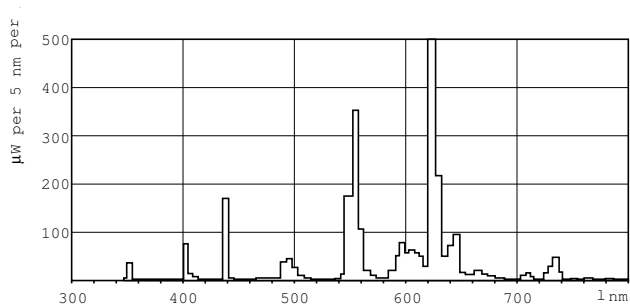

Material no. (12NC)	927920082723
Net weight (piece)	71.000 g
ILCOS Code	FD-18/27/1B-E-G13

Warnings and Safety

- A lamp breaking is extremely unlikely to have any impact on your health. If a lamp breaks, ventilate the room for 30 minutes and remove the parts, preferably with gloves. Put them in a sealed plastic bag and take it to your local waste facilities for recycling. Do not use a vacuum cleaner.

Dimensional drawing

Product	D (max)	A (max)	B (max)	B (min)	C (max)
MASTER TL-D Super 80 18W/827 1SL/25	28 mm	589.8 mm	596.9 mm	594.5 mm	604 mm

TL-D 18W/827

Photometric data

Lightcolour /827

Lightcolour /827