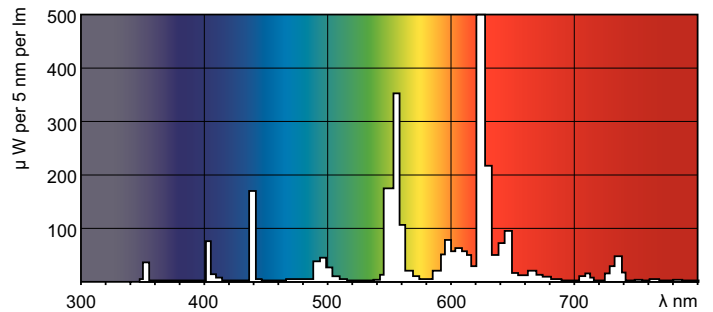

MASTER TL-D Super 80

MASTER TL-D SUPER 80 18W/827 1SL/25

Low-pressure mercury discharge lamps with a tubular 26 mm envelope

Product data

General Information	
Cap base	G13 [Medium Bi-Pin Fluorescent]
Life to 10% failures (nom.)	12000 h
Life to 50% failures (nom.)	15000 h
Life to 50% failures preheat (nom.)	20000 h
LSF 2000 h Rated	99 %
LSF 4000 h Rated	99 %
LSF 6000 h Rated	99 %
LSF 8000 h Rated	99 %
LSF 12000 h Rated	89 %
LSF 16000 h Rated	33 %
LSF 20000 h Rated	2 %

Light Technical	
Colour code	827 [CCT of 2,700 K]
Luminous flux (nom.)	1350 lm
Luminous flux (rated) (nom.)	1350 lm
Colour designation	Incandescent White
Correlated colour temperature (nom.)	2700 K
Luminous efficacy (rated) (nom.)	75 lm/W
Color rendering index (nom.)	>80
LLMF 2000 h Rated	96 %
LLMF 4000 h Rated	95 %

Dimensional drawing

Product	D (max)	A (max)	B (max)	B (min)	C (max)
MASTER TL-D Super 80 18W/827 1SL/25	28 mm	589.8 mm	596.9 mm	594.5 mm	604 mm

TL-D 18W/827

Photometric data

Lightcolour /827

Lightcolour /827