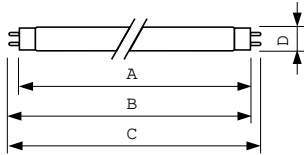

Product data

General Information		Lamp Current (Nom)	
Cap-Base	G13 [Medium Bi-Pin Fluorescent]		0.360 A
Flux measurement reference	Sphere	Controls and Dimming	
Light Technical		Dimmable	Yes
Color Code	835 [CCT of 3500K]	Mechanical and Housing	
Luminous Flux	1,350 lumen	Bulb Shape	T8 [26 mm (T8)]
Color Designation	White (WH)	Approval and Application	
Chromaticity Coordinate X (Nom)	0.409	Energy Efficiency Class	G
Chromaticity Coordinate Y (Nom)	0.394	Mercury (Hg) Content (Nom)	1.7 mg
Correlated Color Temperature (Nom)	3500 K	Energy Consumption kWh/1000 h	19 kWh
Luminous Efficacy (rated) (Nom)	75 lm/W	EPREL Registration Number	423,362
Color rendering index (CRI)	82	Product Data	
Operating and Electrical		Full product code	871150063168840
Power Consumption	18.2 W	Order product name	MASTER TL-D Super 80 18W/835 1SL/25

Dimensional drawing

Product	D (max)	A (max)	B (max)	B (min)	C (max)
MASTER TL-D Super 80 18W/835 1SL/25	28 mm	589.8 mm	596.9 mm	594.5 mm	604 mm

Photometric data

Spectral Power Distribution Colour - MASTER TL-D Super 80 18W/835 1SL/25