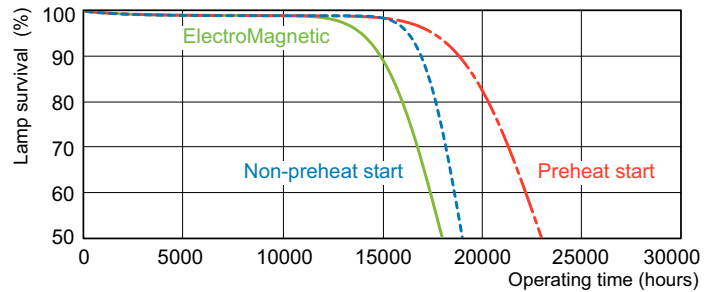

Life Expectancy Diagram - MASTER TL-D Super 80 18W/835 1SL/25