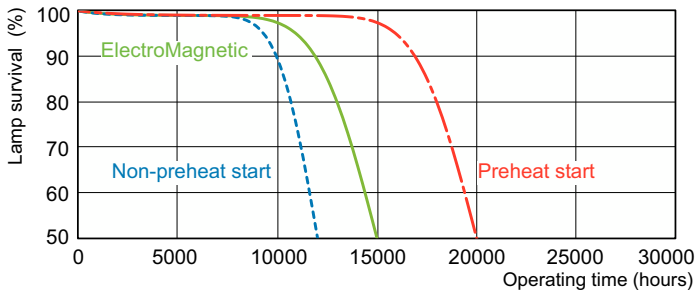

Lifetime

Life Expectancy Diagram - MASTER TL-D Super 80 18W/835 1SL/25