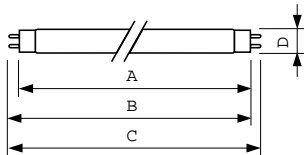

Dimensional drawing

Product	D (max)	A (max)	B (max)	B (min)	C (max)
MASTER TL-D Super 80 18W/835 1SL/25	28 mm	589.8 mm	596.9 mm	594.5 mm	604 mm

TL-D 18W/835

Photometric data

Lightcolor /835

Lightcolor /835