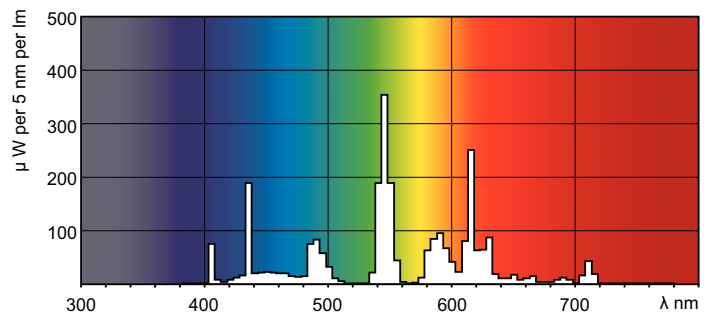

MASTER TL-D Super 80

MASTER TL-D Super 80 18W/835 1SL/25

The MASTER TL-D Super 80 lamp offers more lumens per watt and better color rendering than TL-D standard colors. Furthermore, it has a lower mercury content. The lamp can be operated in existing TL-D luminaires.

Product data

General Information	
Cap-Base	G13 [Medium Bi-Pin Fluorescent]
Life To 10% Failures (Nom)	12000 h
Life to 50% Failures (Nom)	15000 h
Life to 50% Failures Preheat (Nom)	20000 h
LSF 2000 h Rated	99 %
LSF 4000 h Rated	99 %
LSF 6000 h Rated	99 %
LSF 8000 h Rated	99 %
LSF 12000 h Rated	89 %
LSF 16000 h Rated	33 %
LSF 20000 h Rated	2 %
Light Technical	
Color Code	835 [CCT of 3500K]
Luminous Flux (Nom)	1350 lm
Luminous Flux (Rated) (Nom)	1350 lm
Color Designation	White (WH)
Correlated Color Temperature (Nom)	3500 K
Luminous Efficacy (rated) (Nom)	75 lm/W
Color Rendering Index (Nom)	85

Dimensional drawing

Product	D (max)	A (max)	B (max)	B (min)	C (max)
MASTER TL-D Super 80 18W/835 1SL/25	28 mm	589.8 mm	596.9 mm	594.5 mm	604 mm

TL-D 18W/835

Photometric data

Lightcolor /835

Lightcolor /835

MASTER TL-D Super 80

Lifetime

MASTER TL-D Super 80 Life Expectancy 3 h cycle

MASTER TL-D Super 80 Life Expectancy 12 h cycle

MASTER TL-D Super 80 Lumen Maintenance 3 h + 12 h cycle