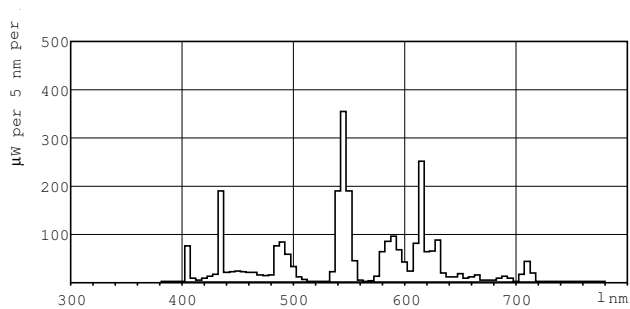

Numerator - Quantity Per Pack	1
Numerator - Packs per outer box	25
Material Nr. (12NC)	927920083523
Net Weight (Piece)	71.000 g
ILCOS Code	FD-18/35/1B-E-G13

Warnings and Safety

- A lamp breaking is extremely unlikely to have any impact on your health. If a lamp breaks, ventilate the room for 30 minutes and remove the parts, preferably with gloves. Put them in a sealed plastic bag and take it to your local waste facilities for recycling. Do not use a vacuum cleaner.

Dimensional drawing

Product	D (max)	A (max)	B (max)	B (min)	C (max)
MASTER TL-D Super 80 18W/835 1SL/25	28 mm	589.8 mm	596.9 mm	594.5 mm	604 mm

TL-D 18W/835

Photometric data

Lightcolor /835

Lightcolor /835