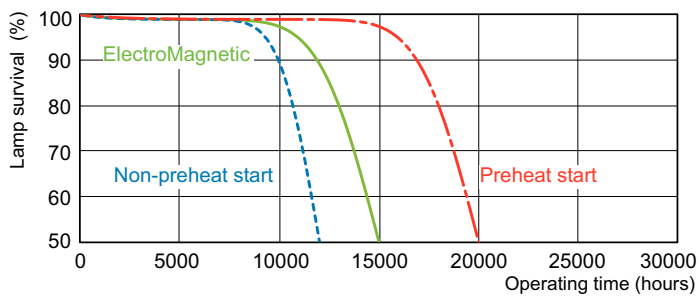

Photometric data

Spectral Power Distribution Colour - MASTER TL-D Super 80 18W/840 1SL/25

Lifetime

Life Expectancy Diagram - MASTER TL-D Super 80 18W/840 1SL/25

Life Expectancy Diagram - MASTER TL-D Super 80 18W/840 1SL/25