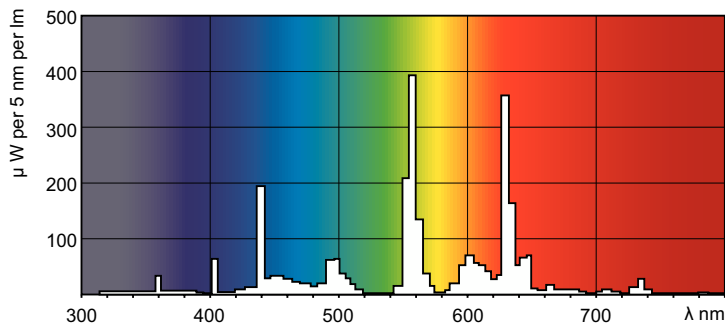

Product data

General Information	
Cap-Base	G13 [Medium Bi-Pin Fluorescent]
Flux measurement reference	Sphere
Life to 50% Failures (Nom)	15,000 hour(s)

Light Technical	
Color Code	840 [CCT of 4000K]
Luminous Flux	1,350 lm
Color Designation	Cool White (CW)
Chromaticity Coordinate X (Nom)	0.38
Chromaticity Coordinate Y (Nom)	0.38
Correlated Color Temperature (Nom)	4000 K
Luminous Efficacy (rated) (Nom)	75 lm/W
Color rendering index (CRI)	81

Photometric data

Spectral Power Distribution Colour - MASTER TL-D Super 80 18W/840 1SL/25

Lifetime

Life Expectancy Diagram - MASTER TL-D Super 80 18W/840 1SL/25

Life Expectancy Diagram - MASTER TL-D Super 80 18W/840 1SL/25