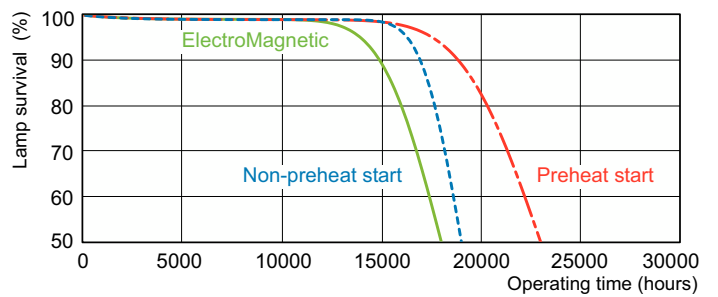

Photometric data

Spectral Power Distribution Colour - MASTER TL-D Super 80 18W/840 1SL/25

Lifetime

Life Expectancy Diagram - MASTER TL-D Super 80 18W/840 1SL/25

Life Expectancy Diagram - MASTER TL-D Super 80 18W/840 1SL/25