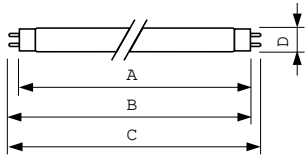

MASTER TL-D Super 80

EAN/UPC - Product/Case	8711500631718
Numerator - Packs per outer box	25
EAN/UPC - Case	8711500631725

Dimensional drawing

Product	D (max)	A (max)	B (max)	B (min)	C (max)
MASTER TL-D Super 80 18W/840 1SL/25	28 mm	589.8 mm	596.9 mm	594.5 mm	604 mm