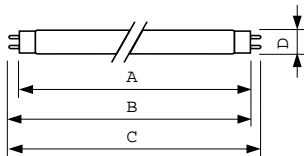

## Dimensional drawing

Product	D (max)	A (max)	B (max)	B (min)	C (max)
MASTER TL-D Super 80 18W/840 1SL/25	28 mm	589.8 mm	596.9 mm	594.5 mm	604 mm

TL-D 18W/840