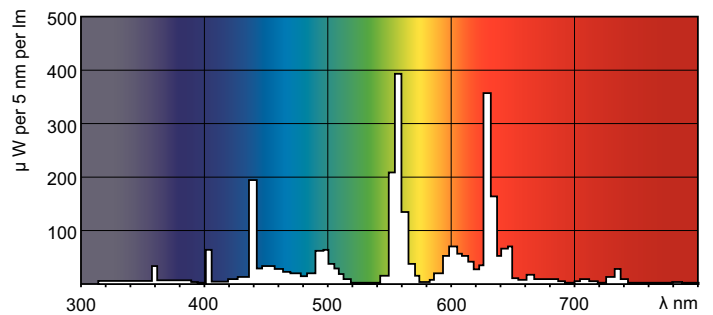

Lightcolor /840