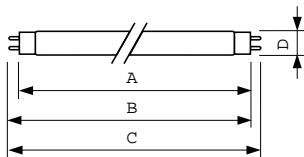

MASTER TL-D Super 80

Energy Consumption kWh/1000 h	22 kWh
Product Data	
Full product code	871150063171840
Order product name	MASTER TL-D Super 80 18W/840 1SL/25
EAN/UPC - Product	8711500631718
Order code	927920084023

Numerator - Quantity Per Pack	1
Numerator - Packs per outer box	25
Material Nr. (12NC)	927920084023
Net Weight (Piece)	71.000 g
ILCOS Code	FD-18/40/1B-E-G13

Warnings and Safety

- A lamp breaking is extremely unlikely to have any impact on your health. If a lamp breaks, ventilate the room for 30 minutes and remove the parts, preferably with gloves. Put them in a sealed plastic bag and take it to your local waste facilities for recycling. Do not use a vacuum cleaner.

Dimensional drawing