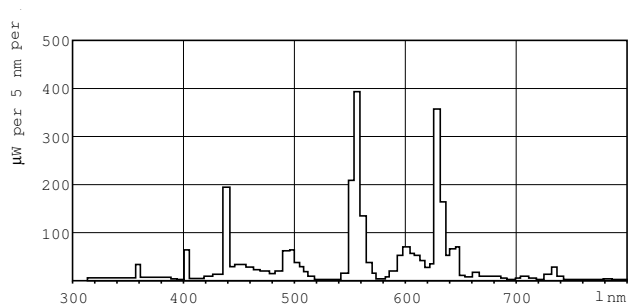

MASTER TL-D Super 80

Energy Consumption kWh/1000 h	22 kWh
Product Data	
Full product code	871150063171840
Order product name	MASTER TL-D Super 80 18W/840 1SL/25
EAN/UPC - Product	8711500631718
Order code	927920084023

Numerator - Quantity Per Pack	1
Numerator - Packs per outer box	25
Material Nr. (12NC)	927920084023
Net Weight (Piece)	71.000 g
ILCOS Code	FD-18/40/1B-E-G13

Warnings and Safety

- A lamp breaking is extremely unlikely to have any impact on your health. If a lamp breaks, ventilate the room for 30 minutes and remove the parts, preferably with gloves. Put them in a sealed plastic bag and take it to your local waste facilities for recycling. Do not use a vacuum cleaner.

Dimensional drawing

Product	D (max)	A (max)	B (max)	B (min)	C (max)
MASTER TL-D Super 80 18W/840 1SL/25	28 mm	589.8 mm	596.9 mm	594.5 mm	604 mm

TL-D 18W/840

Photometric data