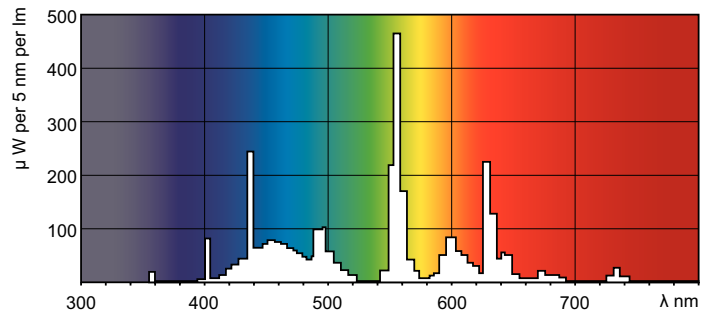

MASTER TL-D Super 80

MASTER TL-D Super 80 18W/865 1SL/25

The MASTER TL-D Super 80 lamp offers more lumens per watt and better color rendering than TL-D standard colors. Furthermore, it has a lower mercury content. The lamp can be operated in existing TL-D luminaires.

Product data

General Information	
Cap-Base	G13 [Medium Bi-Pin Fluorescent]
Life To 10% Failures (Nom)	12000 h
Life to 50% Failures (Nom)	15000 h
Life to 50% Failures Preheat (Nom)	20000 h
LSF 2000 h Rated	99 %
LSF 4000 h Rated	99 %
LSF 6000 h Rated	99 %
LSF 8000 h Rated	99 %
LSF 12000 h Rated	89 %
LSF 16000 h Rated	33 %
LSF 20000 h Rated	2 %
Light Technical	
Color Code	865 [CCT of 6500K]
Luminous Flux (Nom)	1300 lm
Luminous Flux (Rated) (Nom)	1300 lm
Color Designation	Cool Daylight
Correlated Color Temperature (Nom)	6500 K
Luminous Efficacy (rated) (Nom)	68 lm/W
Color Rendering Index (Nom)	85

Dimensional drawing

Product	D (max)	A (max)	B (max)	B (min)	C (max)
MASTER TL-D Super 80 18W/865 1SL/25	28 mm	589.8 mm	596.9 mm	594.5 mm	604 mm

TL-D 18W/865

Photometric data

Lightcolor /865

Lightcolor /865

MASTER TL-D Super 80

Lifetime

MASTER TL-D Super 80 Life Expectancy 3 h cycle

MASTER TL-D Super 80 Life Expectancy 12 h cycle

MASTER TL-D Super 80 Lumen Maintenance 3 h + 12 h cycle