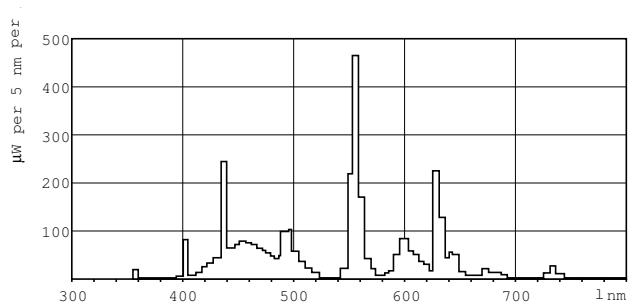

MASTER TL-D Super 80

MASTER TL-D Super 80 18W/865 1SL/25

The MASTER TL-D Super 80 lamp offers more lumens per watt and better color rendering than TL-D standard colors. Furthermore, it has a lower mercury content. The lamp can be operated in existing TL-D luminaires.

MASTER TL-D Super 80

Energy Consumption kWh/1000 h	22 kWh
Product Data	
Full product code	871150063177040
Order product name	MASTER TL-D Super 80 18W/865 1SL/25
EAN/UPC - Product	8711500631770
Order code	927920086544

Numerator - Quantity Per Pack	1
Numerator - Packs per outer box	25
Material Nr. (12NC)	927920086544
Net Weight (Piece)	71.000 g
ILCOS Code	FD-18/65/1B-E-G13

Warnings and Safety

- A lamp breaking is extremely unlikely to have any impact on your health. If a lamp breaks, ventilate the room for 30 minutes and remove the parts, preferably with gloves. Put them in a sealed plastic bag and take it to your local waste facilities for recycling. Do not use a vacuum cleaner.

Dimensional drawing

Product	D (max)	A (max)	B (max)	B (min)	C (max)
MASTER TL-D Super 80 18W/865 1SL/25	28 mm	589.8 mm	596.9 mm	594.5 mm	604 mm

TL-D 18W/865

Photometric data

Lightcolor /865

Lightcolor /865