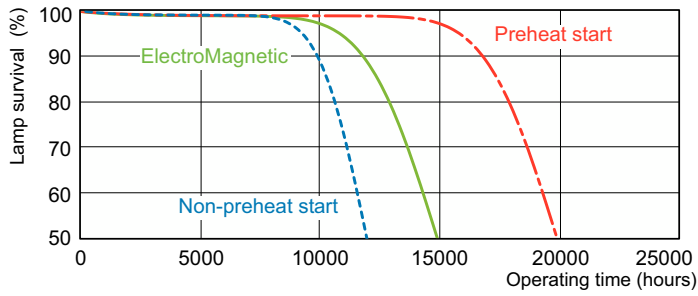

MASTER TL-D Secura

Lifetime