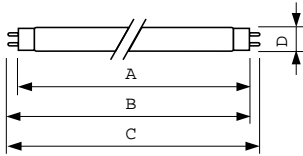

Product data

General Information		Color rendering index (CRI)	
Cap-Base	G13 [Medium Bi-Pin Fluorescent]		80
Flux measurement reference	Sphere	Operating and Electrical	
Light Technical		Power Consumption	18.2 W
Color Code	840 [CCT of 4000K]	Lamp Current (Nom)	0.360 A
Luminous Flux	1,300 lumen	Controls and Dimming	
Color Designation	Cool White (CW)	Dimmable	Yes
Chromaticity Coordinate X (Nom)	0.38	Mechanical and Housing	
Chromaticity Coordinate Y (Nom)	0.38	Bulb Shape	T8 [26 mm (T8)]
Correlated Color Temperature (Nom)	4000 K		
Luminous Efficacy (rated) (Nom)	72 lm/W		

Dimensional drawing

Product	D (max)	A (max)	B (max)	B (min)	C (max)
MASTER TL-D Secura 18W/840 SLV/25	28 mm	589.8 mm	596.9 mm	594.5 mm	604 mm

Photometric data

Spectral Power Distribution Colour - MASTER TL-D Secura 18W/840 SLV/25