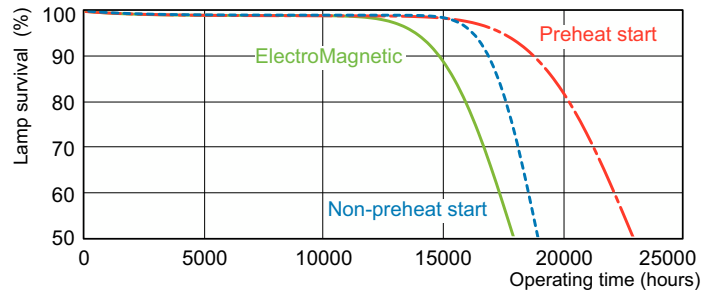

MASTER TL-D Secura

Lifetime