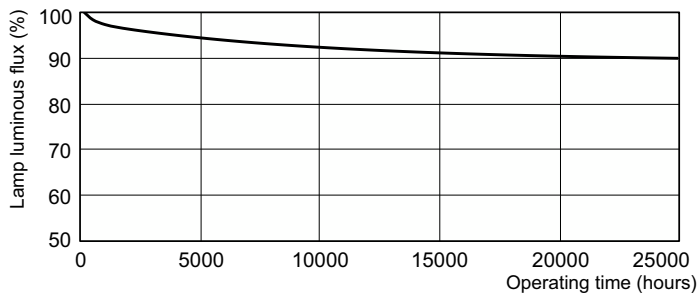

Dimensional drawing

Product	D (max)	A (max)	B (max)	B (min)	C (max)
MASTER TL-D Secura 18W/840 SLV/25	28 mm	589.8 mm	596.9 mm	594.5 mm	604 mm

Photometric data

Spectral Power Distribution Colour - MASTER TL-D Secura 18W/840 SLV/25

MASTER TL-D Secura

Lifetime

Life Expectancy Diagram - MASTER TL-D Secura 18W/840 SLV/25

Life Expectancy Diagram - MASTER TL-D Secura 18W/840 SLV/25

Lumen Maintenance Diagram - MASTER TL-D Secura 18W/840 SLV/25