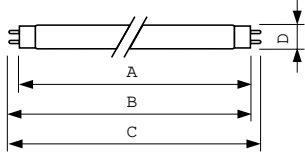

Product data

General Information		Lamp Current (Nom)	
Cap-Base	G13 [Medium Bi-Pin Fluorescent]		0.360 A
Flux measurement reference	Sphere	Controls and Dimming	
Light Technical		Dimmable	Yes
Color Code	827 [CCT of 2700K]	Mechanical and Housing	
Luminous Flux	2,400 lumen	Bulb Shape	T8 [26 mm (T8)]
Color Designation	Incandescent White	Approval and Application	
Chromaticity Coordinate X (Nom)	0.463	Energy Efficiency Class	G
Chromaticity Coordinate Y (Nom)	0.42	Mercury (Hg) Content (Nom)	1.7 mg
Correlated Color Temperature (Nom)	2700 K	Energy Consumption kWh/1000 h	31 kWh
Luminous Efficacy (rated) (Nom)	80 lm/W	EPREL Registration Number	423370
Color rendering index (CRI)	82	Product Data	
Operating and Electrical		Full product code	871150063180040
Power Consumption	30.2 W	Order product name	MASTER TL-D Super 80 30W/827 SLV/25

Dimensional drawing

Product	D (max)	A (max)	B (max)	B (min)	C (max)
MASTER TL-D Super 80 30W/827 SLV/25	28 mm	894.6 mm	901.7 mm	899.3 mm	908.8 mm

Photometric data

Spectral Power Distribution Colour - MASTER TL-D Super 80 30W/827 SLV/25