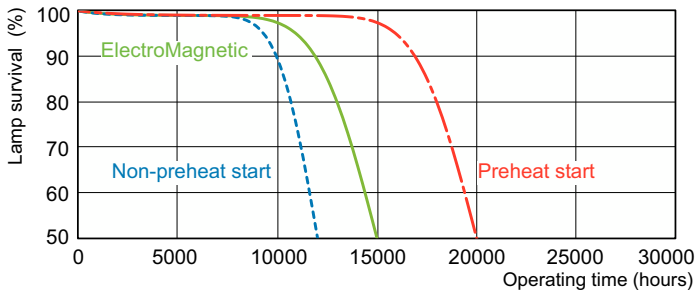

Dimensional drawing

Product	D (max)	A (max)	B (max)	B (min)	C (max)
MASTER TL-D Super 80 30W/827 SLV/25	28 mm	894.6 mm	901.7 mm	899.3 mm	908.8 mm

Photometric data

Spectral Power Distribution Colour - MASTER TL-D Super 80 30W/827 SLV/25

Lifetime

Life Expectancy Diagram - MASTER TL-D Super 80 30W/827 SLV/25

Life Expectancy Diagram - MASTER TL-D Super 80 30W/827 SLV/25

MASTER TL-D Super 80

Lifetime

Lumen Maintenance Diagram - MASTER TL-D Super 80 30W/827 SLV/25