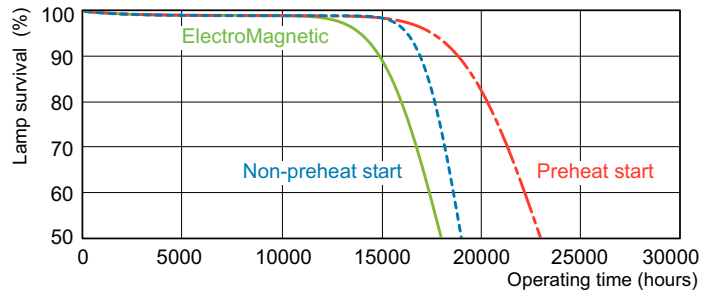

Dimensional drawing

Product	D (max)	A (max)	B (max)	B (min)	C (max)
MASTER TL-D Super 80 30W/827 SLV/25	28 mm	894.6 mm	901.7 mm	899.3 mm	908.8 mm

Photometric data

Spectral Power Distribution Colour - MASTER TL-D Super 80 30W/827 SLV/25

Lifetime

Life Expectancy Diagram - MASTER TL-D Super 80 30W/827 SLV/25

Life Expectancy Diagram - MASTER TL-D Super 80 30W/827 SLV/25

MASTER TL-D Super 80

Lifetime

Lumen Maintenance Diagram - MASTER TL-D Super 80 30W/827 SLV/25