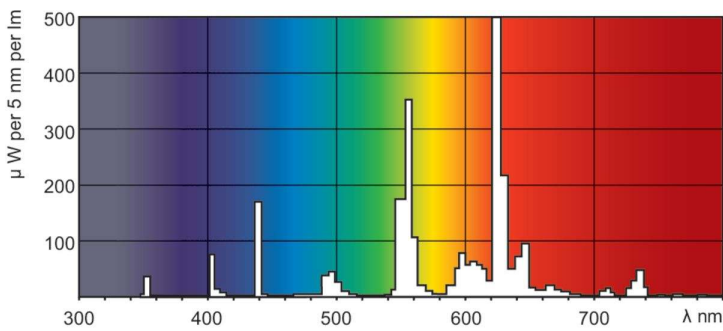

MASTER TL-D Super 80

MASTER TL-D Super 80 30W/827 1SL/25

The MASTER TL-D Super 80 lamp offers more lumens per watt and better color rendering than TL-D standard colors. Furthermore, it has a lower mercury content. The lamp can be operated in existing TL-D luminaires.

Product data

General Information		Lamp Current (Nom)	
Cap-Base	G13 [Medium Bi-Pin Fluorescent]		0.360 A
Flux measurement reference	Sphere	Controls and Dimming	
Light Technical		Dimmable	Yes
Color Code	827 [CCT of 2700K]	Mechanical and Housing	
Luminous Flux	2,400 lumen	Bulb Shape	T8 [26 mm (T8)]
Color Designation	Incandescent White	Approval and Application	
Chromaticity Coordinate X (Nom)	0.463	Energy Efficiency Class	G
Chromaticity Coordinate Y (Nom)	0.42	Mercury (Hg) Content (Nom)	1.7 mg
Correlated Color Temperature (Nom)	2700 K	Energy Consumption kWh/1000 h	31 kWh
Luminous Efficacy (rated) (Nom)	80 lm/W	EPREL Registration Number	423370
Color rendering index (CRI)	82	Product Data	
Operating and Electrical		Full product code	871150063180040
Power Consumption	30.2 W	Order product name	MASTER TL-D Super 80 30W/827 SLV/25

Dimensional drawing

Product	D (max)	A (max)	B (max)	B (min)	C (max)
MASTER TL-D Super 80 30W/827 SLV/25	28 mm	894.6 mm	901.7 mm	899.3 mm	908.8 mm

Photometric data

Spectral Power Distribution Colour - MASTER TL-D Super 80 30W/827 SLV/25