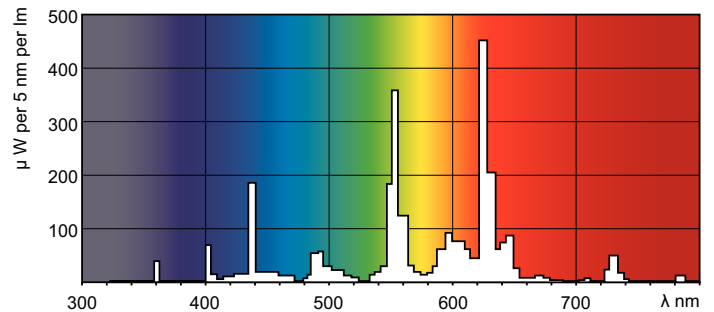

TL-D consumer products

TL-D 30W/830 1PP/10

The lamp can be operated in existing TL-D luminaire and is available in a wide range of wattages and colors.

Product data

General Information	
Cap-Base	G13 [Medium Bi-Pin Fluorescent]
Life To 10% Failures (Nom)	12000 h
Life to 50% Failures (Nom)	15000 h
Life to 50% Failures Preheat (Nom)	20000 h
LSF 2000 h Rated	99 %
LSF 4000 h Rated	99 %
LSF 6000 h Rated	99 %
LSF 8000 h Rated	99 %
LSF 12000 h Rated	89 %
LSF 16000 h Rated	33 %
LSF 20000 h Rated	2 %
Light Technical	
Color Code	830 [CCT of 3000K]
Luminous Flux (Nom)	2400 lm
Luminous Flux (Rated) (Nom)	2400 lm
Color Designation	Warm White (WW)
Correlated Color Temperature (Nom)	3000 K
Luminous Efficacy (rated) (Nom)	80 lm/W
Color Rendering Index (Nom)	>80
LLMF 2000 h Rated	96 %

Dimensional drawing

Product	D (max)	A (max)	B (max)	B (min)	C (max)
TL-D 30W/830 1PP/10	28 mm	894.6 mm	901.7 mm	899.3 mm	908.8 mm

TL-D 30W/830

Photometric data

Lightcolor /830

Lightcolor /830

TL-D consumer products

Lifetime

MASTER TL-D Super 80 Life Expectancy 3 h cycle

MASTER TL-D Super 80 Life Expectancy 12 h cycle

MASTER TL-D Super 80 Lumen Maintenance 3 h + 12 h cycle