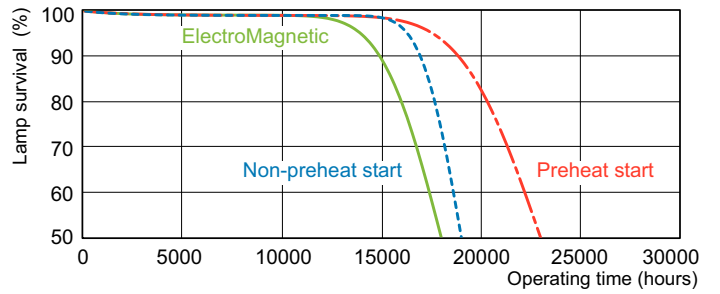

TL-D consumer products

TL-D 30W/830 1PP/10

The lamp can be operated in existing TL-D luminaire and is available in a wide range of wattages and colors.

Product data

General Information	
Cap-Base	G13 [Medium Bi-Pin Fluorescent]
Life To 10% Failures (Nom)	12000 h
Life to 50% Failures (Nom)	15000 h
Life to 50% Failures Preheat (Nom)	20000 h
LSF 2000 h Rated	99 %
LSF 4000 h Rated	99 %
LSF 6000 h Rated	99 %
LSF 8000 h Rated	99 %
LSF 12000 h Rated	89 %
LSF 16000 h Rated	33 %
LSF 20000 h Rated	2 %
Light Technical	
Color Code	830 [CCT of 3000K]
Luminous Flux (Nom)	2400 lm
Luminous Flux (Rated) (Nom)	2400 lm
Color Designation	Warm White (WW)
Correlated Color Temperature (Nom)	3000 K
Luminous Efficacy (rated) (Nom)	80 lm/W
Color Rendering Index (Nom)	>80
LLMF 2000 h Rated	96 %

Dimensional drawing

Product	D (max)	A (max)	B (max)	B (min)	C (max)
TL-D 30W/830 1PP/10	28 mm	894.6 mm	901.7 mm	899.3 mm	908.8 mm

TL-D 30W/830

Photometric data

Lightcolor /830

Lightcolor /830

TL-D consumer products

Lifetime

MASTER TL-D Super 80 Life Expectancy 3 h cycle

MASTER TL-D Super 80 Life Expectancy 12 h cycle

MASTER TL-D Super 80 Lumen Maintenance 3 h + 12 h cycle