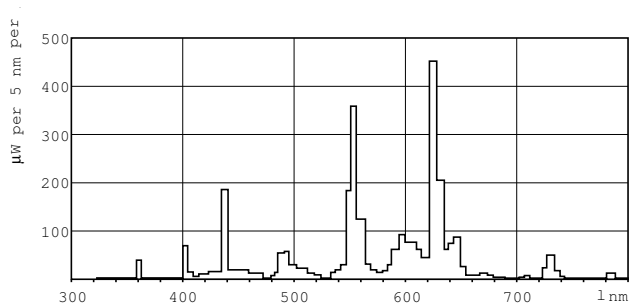

TL-D consumer products

TL-D 30W/830 1PP/10

The lamp can be operated in existing TL-D luminaire and is available in a wide range of wattages and colors.

Product data

General Information	
Cap-Base	G13 [Medium Bi-Pin Fluorescent]
Life To 10% Failures (Nom)	12000 h
Life to 50% Failures (Nom)	15000 h
Life to 50% Failures Preheat (Nom)	20000 h
LSF 2000 h Rated	99 %
LSF 4000 h Rated	99 %
LSF 6000 h Rated	99 %
LSF 8000 h Rated	99 %
LSF 12000 h Rated	89 %
LSF 16000 h Rated	33 %
LSF 20000 h Rated	2 %
Light Technical	
Color Code	830 [CCT of 3000K]
Luminous Flux (Nom)	2400 lm
Luminous Flux (Rated) (Nom)	2400 lm
Color Designation	Warm White (WW)
Correlated Color Temperature (Nom)	3000 K
Luminous Efficacy (rated) (Nom)	80 lm/W
Color Rendering Index (Nom)	>80
LLMF 2000 h Rated	96 %

Dimensional drawing

Product	D (max)	A (max)	B (max)	B (min)	C (max)
TL-D 30W/830 1PP/10	28 mm	894.6 mm	901.7 mm	899.3 mm	908.8 mm

TL-D 30W/830

Photometric data

Lightcolor /830

Lightcolor /830

TL-D consumer products