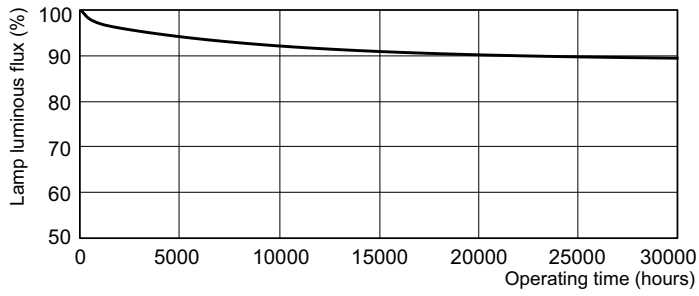

MASTER TL-D Super 80

MASTER TL-D Super 80 30W/830 1SL/25

The MASTER TL-D Super 80 lamp offers more lumens per watt and better color rendering than TL-D standard colors. Furthermore, it has a lower mercury content. The lamp can be operated in existing TL-D luminaires.

Product data

General Information		Lamp Current (Nom)	
Cap-Base	G13 [Medium Bi-Pin Fluorescent]	0.360 A	
Flux measurement reference	Sphere	Controls and Dimming	
Life to 50% Failures (Nom)	15,000 hour(s)	Dimmable	Yes
Light Technical		Mechanical and Housing	
Color Code	830 [CCT of 3000K]	Bulb Shape	T8
Luminous Flux	2,400 lm	Approval and Application	
Color Designation	Warm White (WW)	Energy Efficiency Class	G
Chromaticity Coordinate X (Nom)	0.44	Mercury (Hg) Content (Nom)	1.7 mg
Chromaticity Coordinate Y (Nom)	0.403	Energy Consumption kWh/1000 h	31 kWh
Correlated Color Temperature (Nom)	3000 K	EPREL Registration Number	423372
Luminous Efficacy (rated) (Nom)	80 lm/W	Product Data	
Color rendering index (CRI)	82	Order product name	MASTER TL-D Super 80 30W/830 1SL/25
Operating and Electrical		Full product name	MASTER TL-D Super 80 30W/830 1SL/25
Power Consumption	30.2 W		

Dimensional drawing

Product	D (max)	A (max)	B (max)	B (min)	C (max)
MASTER TL-D Super 80 30W/830 1SL/25	28 mm	894.6 mm	901.7 mm	899.3 mm	908.8 mm

Photometric data

Spectral Power Distribution Colour - MASTER TL-D Super 80 30W/830 1SL/25

Lifetime

Life Expectancy Diagram - MASTER TL-D Super 80 30W/830 1SL/25

Life Expectancy Diagram - MASTER TL-D Super 80 30W/830 1SL/25

MASTER TL-D Super 80

Lifetime

Lumen Maintenance Diagram - MASTER TL-D Super 80 30W/830 1SL/25