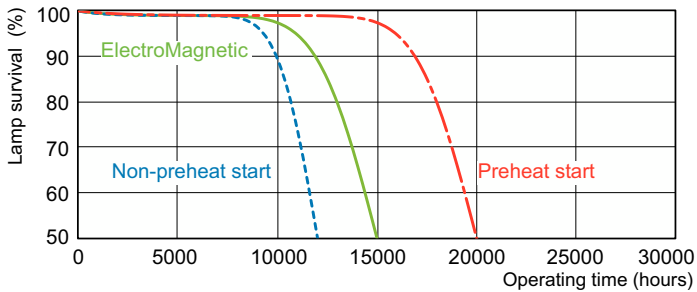

Product data

General Information		Lamp Current (Nom)	
Cap-Base	G13 [Medium Bi-Pin Fluorescent]	0.360 A	
Flux measurement reference	Sphere	Controls and Dimming	
Life to 50% Failures (Nom)	15,000 hour(s)	Dimmable	Yes
Light Technical		Mechanical and Housing	
Color Code	830 [CCT of 3000K]	Bulb Shape	T8
Luminous Flux	2,400 lm	Approval and Application	
Color Designation	Warm White (WW)	Energy Efficiency Class	G
Chromaticity Coordinate X (Nom)	0.44	Mercury (Hg) Content (Nom)	1.7 mg
Chromaticity Coordinate Y (Nom)	0.403	Energy Consumption kWh/1000 h	31 kWh
Correlated Color Temperature (Nom)	3000 K	EPREL Registration Number	423372
Luminous Efficacy (rated) (Nom)	80 lm/W	Product Data	
Color rendering index (CRI)	82	Order product name	MASTER TL-D Super 80 30W/830 1SL/25
Operating and Electrical		Full product name	MASTER TL-D Super 80 30W/830 1SL/25
Power Consumption	30.2 W		

Dimensional drawing

Product	D (max)	A (max)	B (max)	B (min)	C (max)
MASTER TL-D Super 80 30W/830 1SL/25	28 mm	894.6 mm	901.7 mm	899.3 mm	908.8 mm

Photometric data

Spectral Power Distribution Colour - MASTER TL-D Super 80 30W/830 1SL/25

Lifetime

Life Expectancy Diagram - MASTER TL-D Super 80 30W/830 1SL/25

Life Expectancy Diagram - MASTER TL-D Super 80 30W/830 1SL/25

MASTER TL-D Super 80

Lifetime

Lumen Maintenance Diagram - MASTER TL-D Super 80 30W/830 1SL/25