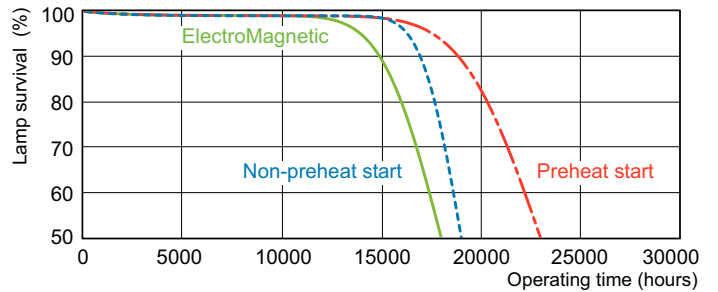

Life Expectancy Diagram - MASTER TL-D Super 80 30W/830 1SL/25