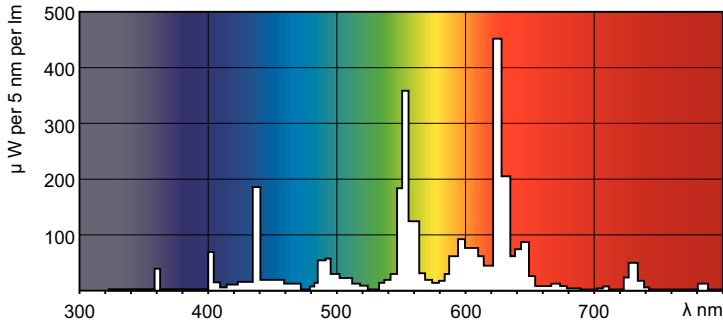

MASTER TL-D Super 80

MASTER TL-D Super 80 30W/830 1SL/25

The MASTER TL-D Super 80 lamp offers more lumens per watt and better color rendering than TL-D standard colors. Furthermore, it has a lower mercury content. The lamp can be operated in existing TL-D luminaires.

Product data

General Information		Lamp Current (Nom)	
Cap-Base	G13 [Medium Bi-Pin Fluorescent]	0.360 A	
Flux measurement reference	Sphere	Controls and Dimming	
Life to 50% Failures (Nom)	15,000 hour(s)	Dimmable	Yes
Light Technical		Mechanical and Housing	
Color Code	830 [CCT of 3000K]	Bulb Shape	T8
Luminous Flux	2,400 lm	Approval and Application	
Color Designation	Warm White (WW)	Energy Efficiency Class	G
Chromaticity Coordinate X (Nom)	0.44	Mercury (Hg) Content (Nom)	1.7 mg
Chromaticity Coordinate Y (Nom)	0.403	Energy Consumption kWh/1000 h	31 kWh
Correlated Color Temperature (Nom)	3000 K	EPREL Registration Number	423372
Luminous Efficacy (rated) (Nom)	80 lm/W	Product Data	
Color rendering index (CRI)	82	Order product name	MASTER TL-D Super 80 30W/830 1SL/25
Operating and Electrical		Full product name	MASTER TL-D Super 80 30W/830 1SL/25
Power Consumption	30.2 W		

Dimensional drawing

Product	D (max)	A (max)	B (max)	B (min)	C (max)
MASTER TL-D Super 80 30W/830 1SL/25	28 mm	894.6 mm	901.7 mm	899.3 mm	908.8 mm

Photometric data

Spectral Power Distribution Colour - MASTER TL-D Super 80 30W/830 1SL/25