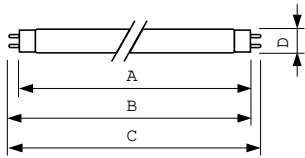

Product data

General Information		Lamp Current (Nom)	
Cap-Base	G13 [Medium Bi-Pin Fluorescent]	0.360 A	
Flux measurement reference	Sphere	Controls and Dimming	
Life to 50% Failures (Nom)	15,000 hour(s)	Dimmable	Yes
Light Technical		Mechanical and Housing	
Color Code	830 [CCT of 3000K]	Bulb Shape	T8
Luminous Flux	2,400 lm	Approval and Application	
Color Designation	Warm White (WW)	Energy Efficiency Class	G
Chromaticity Coordinate X (Nom)	0.44	Mercury (Hg) Content (Nom)	1.7 mg
Chromaticity Coordinate Y (Nom)	0.403	Energy Consumption kWh/1000 h	31 kWh
Correlated Color Temperature (Nom)	3000 K	EPREL Registration Number	423372
Luminous Efficacy (rated) (Nom)	80 lm/W	Product Data	
Color rendering index (CRI)	82	Order product name	MASTER TL-D Super 80 30W/830 1SL/25
Operating and Electrical		Full product name	MASTER TL-D Super 80 30W/830 1SL/25
Power Consumption	30.2 W		

MASTER TL-D Super 80

Full product code	871150063183140
Order code	927920583023
Material Nr. (12NC)	927920583023
Numerator - Quantity Per Pack	1
EAN/UPC - Product/Case	8711500631831

Numerator - Packs per outer box	25
EAN/UPC - Case	8711500631848

Dimensional drawing

Product	D (max)	A (max)	B (max)	B (min)	C (max)
MASTER TL-D Super 80 30W/830 1SL/25	28 mm	894.6 mm	901.7 mm	899.3 mm	908.8 mm

Photometric data

Spectral Power Distribution Colour - MASTER TL-D Super 80 30W/830 1SL/25