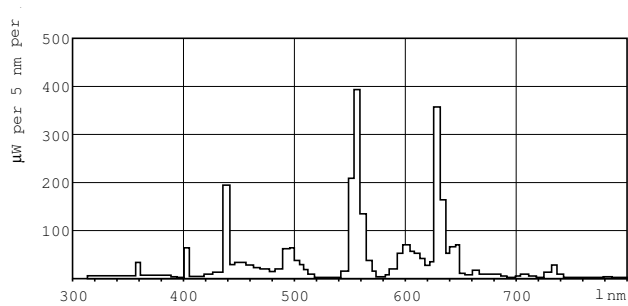

TL-D consumer products

Product Data

Full product code	871150062265525
Order product name	TL-D 30W/840 1PP/10
EAN/UPC - Product	8711500622655
Order code	927920584019
Numerator - Quantity Per Pack	1

Numerator - Packs per outer box	10
Material Nr. (12NC)	927920584019
Net Weight (Piece)	134.900 g
ILCOS Code	FD-30/40/1B-E-G13

Warnings and Safety

- A lamp breaking is extremely unlikely to have any impact on your health. If a lamp breaks, ventilate the room for 30 minutes and remove the parts, preferably with gloves. Put them in a sealed plastic bag and take it to your local waste facilities for recycling. Do not use a vacuum cleaner.

Dimensional drawing

Product	D (max)	A (max)	B (max)	B (min)	C (max)
TL-D 30W/840 1PP/10	28 mm	894.6 mm	901.7 mm	899.3 mm	908.8 mm

TL-D 30W/840

Photometric data

Lightcolor /840