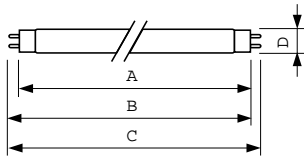

### Dimensional drawing

Product	D (max)	A (max)	B (max)	B (min)	C (max)
TL-D 30W/840 1PP/10	28 mm	894.6 mm	901.7 mm	899.3 mm	908.8 mm