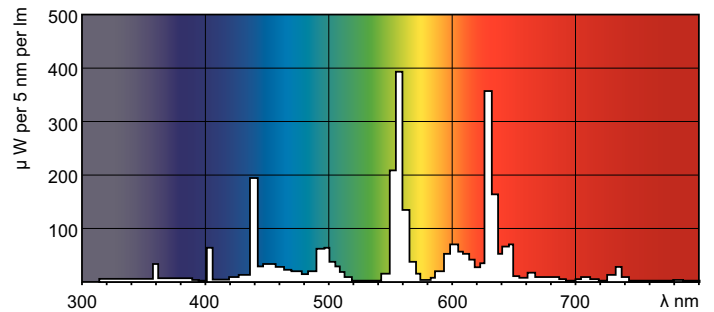

Lightcolor /840