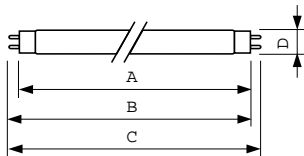

MASTER TL-D Super 80

MASTER TL-D Super 80 30W/840 1SL/25

Low-pressure mercury discharge lamps with a tubular 26 mm envelope

Product data

General Information		Depreciation 5000 hrs	
Cap-Base	G13 [Medium Bi-Pin Fluorescent]	LLMF 8000 h Rated	94 %
Life To 10% Failures (Nom)	12000 h	LLMF 12000 h Rated	93 %
Life to 50% Failures (Nom)	15000 h	LLMF 16000 h Rated	92 %
Life to 50% Failures Preheat (Nom)	20000 h	LLMF 20000 h Rated	91 %
LSF 2000 h Rated	99 %		90 %
LSF 4000 h Rated	99 %	Operating and Electrical	
LSF 6000 h Rated	99 %	Power (Rated) (Nom)	30.0 W
LSF 8000 h Rated	99 %	Lamp Current (Nom)	0.360 A
LSF 12000 h Rated	89 %	Temperature	
LSF 16000 h Rated	33 %	Design Temperature (Nom)	25 °C
LSF 20000 h Rated	2 %	Controls and Dimming	
Light Technical		Dimmable	Yes
Colour Code	840 [CCT of 4000K]	Approval and Application	
Luminous Flux (Nom)	2400 lm	Energy Efficiency Label	A
Luminous Flux (Rated) (Nom)	2400 lm	Mercury (Hg) Content (Nom)	2.0 mg
Colour Designation	Cool White (CW)	Energy Consumption kWh/1000 h	36 kWh
Colour Temperature, horizontal (Nom)	4000 K	Product Data	
Luminous Efficacy (rated) (Nom)	80 lm/W	Full product code	871150063186240
Colour Rendering Index horiz (Nom)	>80		
Depreciation 2000 hrs	96 %		
LLMF 4000 h Rated	95 %		

MASTER TL-D Super 80

Order product name	MASTER TL-D Super 80 30W/840 1SL/25
EAN/UPC - Product	8711500631862
Order code	63186240
Numerator - Quantity Per Pack	1
Numerator - Packs per outer box	25

Material Nr. (12NC)	927920584023
Net Weight (Piece)	103.600 g
ILCOS Code	FD-30/40/1B-E-G13

Dimensional drawing

Product	D (max)	A (max)	B (max)	B (min)	C (max)
MASTER TL-D Super 80 30W/840 1SL/25	28 mm	894.6 mm	901.7 mm	899.3 mm	908.8 mm

TL-D 30W/840

Photometric data

Lightcolour /840

Lightcolour /840