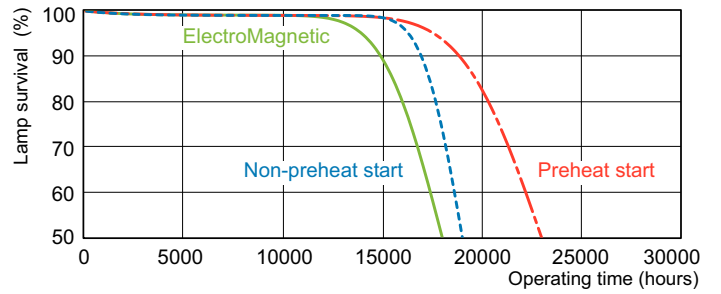

MASTER TL-D Super 80

MASTER TL-D Super 80 30W/840 1SL/25

Low-pressure mercury discharge lamps with a tubular 26 mm envelope

Product data

General Information		Depreciation 5000 hrs	
Cap-Base	G13 [Medium Bi-Pin Fluorescent]	LLMF 8000 h Rated	94 %
Life To 10% Failures (Nom)	12000 h	LLMF 12000 h Rated	93 %
Life to 50% Failures (Nom)	15000 h	LLMF 16000 h Rated	92 %
Life to 50% Failures Preheat (Nom)	20000 h	LLMF 20000 h Rated	91 %
LSF 2000 h Rated	99 %		90 %
LSF 4000 h Rated	99 %	Operating and Electrical	
LSF 6000 h Rated	99 %	Power (Rated) (Nom)	30.0 W
LSF 8000 h Rated	99 %	Lamp Current (Nom)	0.360 A
LSF 12000 h Rated	89 %	Temperature	
LSF 16000 h Rated	33 %	Design Temperature (Nom)	25 °C
LSF 20000 h Rated	2 %	Controls and Dimming	
Light Technical		Dimmable	Yes
Colour Code	840 [CCT of 4000K]	Approval and Application	
Luminous Flux (Nom)	2400 lm	Energy Efficiency Label	A
Luminous Flux (Rated) (Nom)	2400 lm	Mercury (Hg) Content (Nom)	2.0 mg
Colour Designation	Cool White (CW)	Energy Consumption kWh/1000 h	36 kWh
Colour Temperature, horizontal (Nom)	4000 K	Product Data	
Luminous Efficacy (rated) (Nom)	80 lm/W	Full product code	871150063186240
Colour Rendering Index horiz (Nom)	>80		
Depreciation 2000 hrs	96 %		
LLMF 4000 h Rated	95 %		

Dimensional drawing

Product	D (max)	A (max)	B (max)	B (min)	C (max)
MASTER TL-D Super 80 30W/840 1SL/25	28 mm	894.6 mm	901.7 mm	899.3 mm	908.8 mm

TL-D 30W/840

Photometric data

Lightcolour /840

Lightcolour /840

MASTER TL-D Super 80

Lifetime

MASTER TL-D Super 80 Life Expectancy 3 h cycle

MASTER TL-D Super 80 Life Expectancy 12 h cycle

MASTER TL-D Super 80 Lumen Maintenance 3 h + 12 h cycle