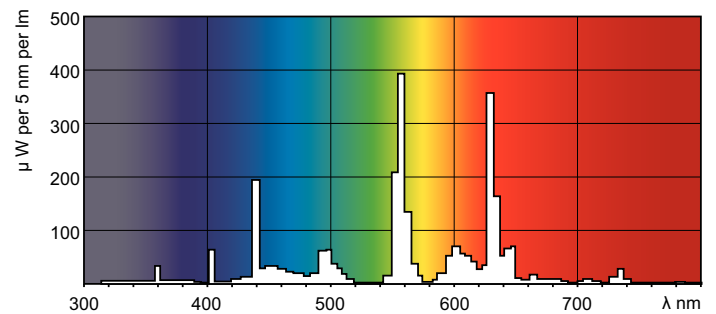

MASTER TL-D Super 80

MASTER TL-D Super 80 30W/840 1SL/25

Low-pressure mercury discharge lamps with a tubular 26 mm envelope

Product data

General Information		Depreciation 5000 hrs	
Cap-Base	G13 [Medium Bi-Pin Fluorescent]	LLMF 8000 h Rated	94 %
Life To 10% Failures (Nom)	12000 h	LLMF 12000 h Rated	93 %
Life to 50% Failures (Nom)	15000 h	LLMF 16000 h Rated	92 %
Life to 50% Failures Preheat (Nom)	20000 h	LLMF 20000 h Rated	91 %
LSF 2000 h Rated	99 %		90 %
LSF 4000 h Rated	99 %	Operating and Electrical	
LSF 6000 h Rated	99 %	Power (Rated) (Nom)	30.0 W
LSF 8000 h Rated	99 %	Lamp Current (Nom)	0.360 A
LSF 12000 h Rated	89 %	Temperature	
LSF 16000 h Rated	33 %	Design Temperature (Nom)	25 °C
LSF 20000 h Rated	2 %	Controls and Dimming	
Light Technical		Dimmable	Yes
Colour Code	840 [CCT of 4000K]	Approval and Application	
Luminous Flux (Nom)	2400 lm	Energy Efficiency Label	A
Luminous Flux (Rated) (Nom)	2400 lm	Mercury (Hg) Content (Nom)	2.0 mg
Colour Designation	Cool White (CW)	Energy Consumption kWh/1000 h	36 kWh
Colour Temperature, horizontal (Nom)	4000 K	Product Data	
Luminous Efficacy (rated) (Nom)	80 lm/W	Full product code	871150063186240
Colour Rendering Index horiz (Nom)	>80		
Depreciation 2000 hrs	96 %		
LLMF 4000 h Rated	95 %		

Dimensional drawing

Product	D (max)	A (max)	B (max)	B (min)	C (max)
MASTER TL-D Super 80 30W/840 1SL/25	28 mm	894.6 mm	901.7 mm	899.3 mm	908.8 mm

TL-D 30W/840

Photometric data

Lightcolour /840

Lightcolour /840

MASTER TL-D Super 80

Lifetime

MASTER TL-D Super 80 Life Expectancy 3 h cycle

MASTER TL-D Super 80 Life Expectancy 12 h cycle

MASTER TL-D Super 80 Lumen Maintenance 3 h + 12 h cycle