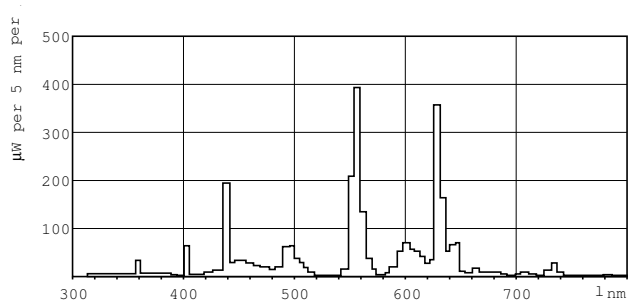

MASTER TL-D Super 80

MASTER TL-D Super 80 30W/840 1SL/25

Low-pressure mercury discharge lamps with a tubular 26 mm envelope

Product data

General Information		Depreciation 5000 hrs	
Cap-Base	G13 [Medium Bi-Pin Fluorescent]	LLMF 8000 h Rated	94 %
Life To 10% Failures (Nom)	12000 h	LLMF 12000 h Rated	93 %
Life to 50% Failures (Nom)	15000 h	LLMF 16000 h Rated	92 %
Life to 50% Failures Preheat (Nom)	20000 h	LLMF 20000 h Rated	91 %
LSF 2000 h Rated	99 %		90 %
LSF 4000 h Rated	99 %	Operating and Electrical	
LSF 6000 h Rated	99 %	Power (Rated) (Nom)	30.0 W
LSF 8000 h Rated	99 %	Lamp Current (Nom)	0.360 A
LSF 12000 h Rated	89 %	Temperature	
LSF 16000 h Rated	33 %	Design Temperature (Nom)	25 °C
LSF 20000 h Rated	2 %	Controls and Dimming	
Light Technical		Dimmable	Yes
Colour Code	840 [CCT of 4000K]	Approval and Application	
Luminous Flux (Nom)	2400 lm	Energy Efficiency Label	A
Luminous Flux (Rated) (Nom)	2400 lm	Mercury (Hg) Content (Nom)	2.0 mg
Colour Designation	Cool White (CW)	Energy Consumption kWh/1000 h	36 kWh
Colour Temperature, horizontal (Nom)	4000 K	Product Data	
Luminous Efficacy (rated) (Nom)	80 lm/W	Full product code	871150063186240
Colour Rendering Index horiz (Nom)	>80		
Depreciation 2000 hrs	96 %		
LLMF 4000 h Rated	95 %		

MASTER TL-D Super 80

Order product name	MASTER TL-D Super 80 30W/840 1SL/25
EAN/UPC - Product	8711500631862
Order code	63186240
Numerator - Quantity Per Pack	1
Numerator - Packs per outer box	25

Material Nr. (12NC)	927920584023
Net Weight (Piece)	103.600 g
ILCOS Code	FD-30/40/1B-E-G13

Dimensional drawing

Product	D (max)	A (max)	B (max)	B (min)	C (max)
MASTER TL-D Super 80 30W/840 1SL/25	28 mm	894.6 mm	901.7 mm	899.3 mm	908.8 mm

TL-D 30W/840

Photometric data

Lightcolour /840

Lightcolour /840