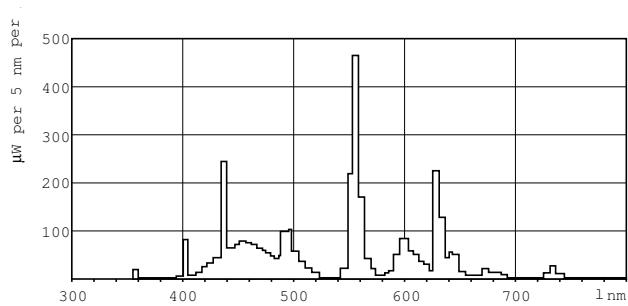

MASTER TL-D Super 80

MASTER TL-D Super 80 30W/865 1SL/25

Low-pressure mercury discharge lamps with a tubular 26 mm envelope

Product data

General Information	
Cap base	G13 [Medium Bi-Pin Fluorescent]
Life to 10% failures (nom.)	12000 h
Life to 50% failures (nom.)	15000 h
Life to 50% failures preheat (nom.)	20000 h
LSF 2000 h Rated	99 %
LSF 4000 h Rated	99 %
LSF 6000 h Rated	99 %
LSF 8000 h Rated	99 %
LSF 12000 h Rated	89 %
LSF 16000 h Rated	33 %
LSF 20000 h Rated	2 %

Dimensional drawing

Product	D (max)	A (max)	B (max)	B (min)	C (max)
MASTER TL-D Super 80 30W/865 SLV/25	28 mm	894.6 mm	901.7 mm	899.3 mm	908.8 mm

TL-D 30W/865

Photometric data

Lightcolour /865

Lightcolour /865