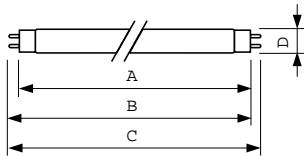

MASTER TL-D Super 80

Order product name	MASTER TL-D Super 80 30W/865 SLV/25
EAN/UPC – product	8711500631893
Order code	63189340
Local Code	9279-205-86514
Numerator – quantity per pack	1
Numerator – packs per outer box	25

Material no. (12NC)	927920586514
Net weight (piece)	103.600 g
ILCOS Code	FD-30/65/1B-E-G13

Warnings and Safety

- A lamp breaking is extremely unlikely to have any impact on your health. If a lamp breaks, ventilate the room for 30 minutes and remove the parts, preferably with gloves. Put them in a sealed plastic bag and take it to your local waste facilities for recycling. Do not use a vacuum cleaner.

Dimensional drawing