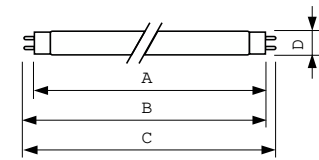

### Product data

General Information		Lamp Current (Nom)	
Cap-Base	G13 [Medium Bi-Pin Fluorescent]	0.360 A	
Flux measurement reference	Sphere	Controls and Dimming	
Life to 50% Failures (Nom)	15,000 hour(s)	Dimmable	Yes
Light Technical		Mechanical and Housing	
Color Code	865 [CCT of 6500K]	Bulb Shape	T8
Luminous Flux	2,350 lm	Approval and Application	
Color Designation	Cool Daylight	Energy Efficiency Class	G
Chromaticity Coordinate X (Nom)	0.313	Mercury (Hg) Content (Nom)	1.7 mg
Chromaticity Coordinate Y (Nom)	0.337	Energy Consumption kWh/1000 h	31 kWh
Correlated Color Temperature (Nom)	6500 K	EPREL Registration Number	423375
Luminous Efficacy (rated) (Nom)	76.7 lm/W	Product Data	
Color rendering index (CRI)	81	Order product name	MASTER TL-D Super 80 30W/865 SLV/25
Operating and Electrical		Full product name	MASTER TL-D Super 80 30W/865 SLV/25
Power Consumption	30.2 W		

## Dimensional drawing

Product	D (max)	A (max)	B (max)	B (min)	C (max)
MASTER TL-D Super 80 30W/865 SLV/25	28 mm	894.6 mm	901.7 mm	899.3 mm	908.8 mm