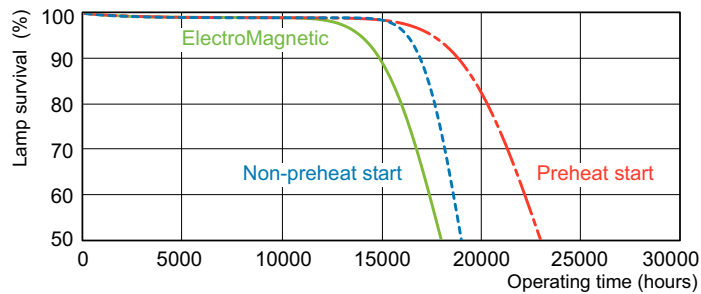

Life Expectancy Diagram - MASTER TL-D Super 80 30W/865 SLV/25