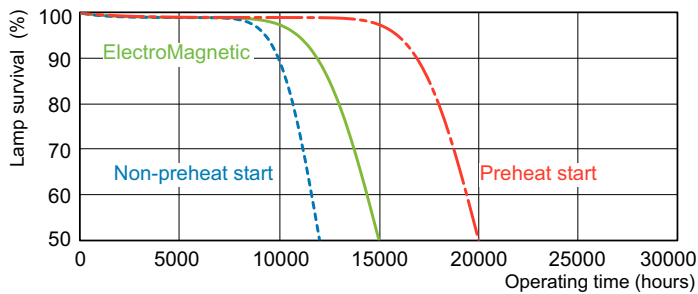

Lifetime

Life Expectancy Diagram - MASTER TL-D Super 80 30W/865 SLV/25