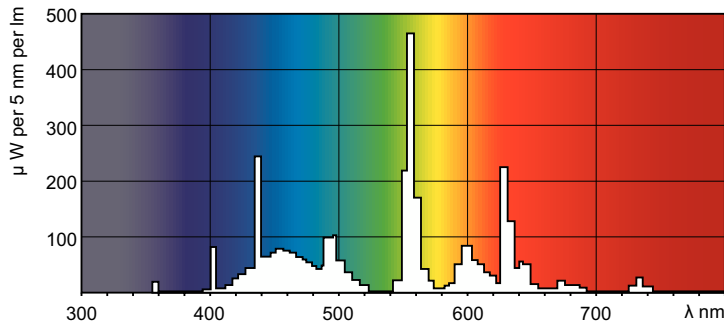

## MASTER TL-D Super 80 30W/865 SLV/25

The MASTER TL-D Super 80 lamp offers more lumens per watt and better color rendering than TL-D standard colors. Furthermore, it has a lower mercury content. The lamp can be operated in existing TL-D luminaires.

### Product data

General Information		Lamp Current (Nom)	
Cap-Base	G13 [Medium Bi-Pin Fluorescent]	0.360 A	
Flux measurement reference	Sphere	Controls and Dimming	
Life to 50% Failures (Nom)	15,000 hour(s)	Dimmable	Yes
Light Technical		Mechanical and Housing	
Color Code	865 [CCT of 6500K]	Bulb Shape	T8
Luminous Flux	2,350 lm	Approval and Application	
Color Designation	Cool Daylight	Energy Efficiency Class	G
Chromaticity Coordinate X (Nom)	0.313	Mercury (Hg) Content (Nom)	1.7 mg
Chromaticity Coordinate Y (Nom)	0.337	Energy Consumption kWh/1000 h	31 kWh
Correlated Color Temperature (Nom)	6500 K	EPREL Registration Number	423375
Luminous Efficacy (rated) (Nom)	76.7 lm/W	Product Data	
Color rendering index (CRI)	81	Order product name	MASTER TL-D Super 80 30W/865 SLV/25
Operating and Electrical		Full product name	MASTER TL-D Super 80 30W/865 SLV/25
Power Consumption	30.2 W		

## Dimensional drawing

Product	D (max)	A (max)	B (max)	B (min)	C (max)
MASTER TL-D Super 80 30W/865 SLV/25	28 mm	894.6 mm	901.7 mm	899.3 mm	908.8 mm

## Photometric data

Spectral Power Distribution Colour - MASTER TL-D Super 80 30W/865 SLV/25