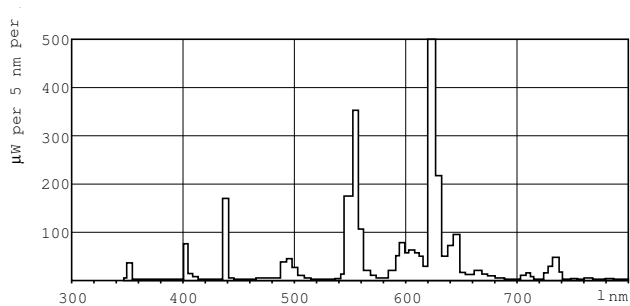

MASTER TL-D Super 80

MASTER TL-D Super 80 36W/827 1SL/25

Low-pressure mercury discharge lamps with a tubular 26 mm envelope

Product data

General Information	
Cap base	G13 [Medium Bi-Pin Fluorescent]
Life to 10% failures (nom.)	12000 h
Life to 50% failures (nom.)	15000 h
Life to 50% failures preheat (nom.)	20000 h
LSF 2000 h Rated	99 %
LSF 4000 h Rated	99 %
LSF 6000 h Rated	99 %
LSF 8000 h Rated	99 %
LSF 12000 h Rated	89 %
LSF 16000 h Rated	33 %
LSF 20000 h Rated	2 %

Dimensional drawing

Product	D (max)	A (max)	B (max)	B (min)	C (max)
MASTER TL-D Super 80 36W/827 1SL/25	28 mm	1199.4 mm	1206.5 mm	1204.1 mm	1213.6 mm

TL-D 36W/827

Photometric data

Lightcolour /827

Lightcolour /827