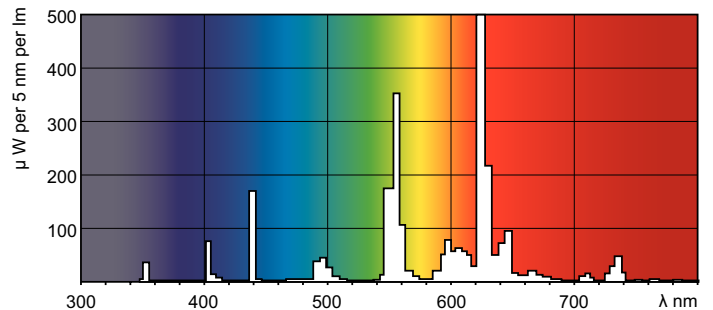

MASTER TL-D Super 80

MASTER TL-D Super 80 36W/827 1SL/25

Low-pressure mercury discharge lamps with a tubular 26 mm envelope

Product data

General Information	
Cap base	G13 [Medium Bi-Pin Fluorescent]
Life to 10% failures (nom.)	12000 h
Life to 50% failures (nom.)	15000 h
Life to 50% failures preheat (nom.)	20000 h
LSF 2000 h Rated	99 %
LSF 4000 h Rated	99 %
LSF 6000 h Rated	99 %
LSF 8000 h Rated	99 %
LSF 12000 h Rated	89 %
LSF 16000 h Rated	33 %
LSF 20000 h Rated	2 %

Light Technical	
Colour code	827 [CCT of 2,700 K]
Luminous flux (nom.)	3350 lm
Luminous flux (rated) (nom.)	3350 lm
Colour designation	Incandescent White
Correlated colour temperature (nom.)	2700 K
Luminous efficacy (rated) (nom.)	93 lm/W
Color rendering index (nom.)	>80
LLMF 2000 h Rated	96 %
LLMF 4000 h Rated	95 %

Dimensional drawing

Product	D (max)	A (max)	B (max)	B (min)	C (max)
MASTER TL-D Super 80 36W/827 1SL/25	28 mm	1199.4 mm	1206.5 mm	1204.1 mm	1213.6 mm

TL-D 36W/827

Photometric data

Lightcolour /827

Lightcolour /827