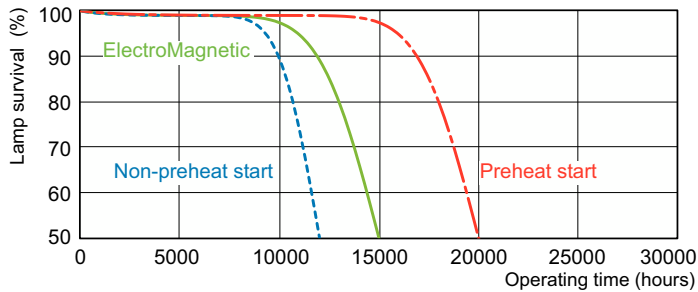

Lifetime

Life Expectancy Diagram - TL-D 36W/830 1PP/10

Life Expectancy Diagram - TL-D 36W/830 1PP/10