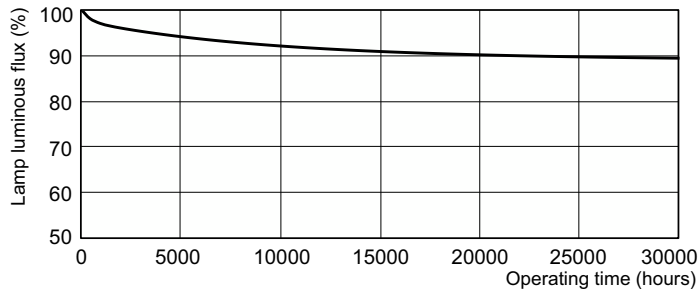

TL-D consumer products

Lifetime

Lumen Maintenance Diagram - TL-D 36W/830 1PP/10