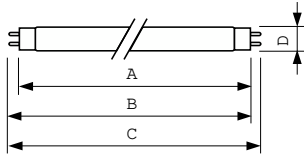

### Product data

<b>General Information</b>		<b>Lamp Current (Nom)</b>		0.440 A
Cap-Base	G13 [Medium Bi-Pin Fluorescent]	<b>Controls and Dimming</b>		
Flux measurement reference	Sphere	Dimmable	Yes	
Life to 50% Failures (Nom)	15,000 hour(s)	<b>Mechanical and Housing</b>		
<b>Light Technical</b>		Bulb Shape	T8	
Color Code	830 [CCT of 3000K]	<b>Approval and Application</b>		
Luminous Flux	3,350 lm	Energy Efficiency Class	G	
Color Designation	Warm White (WW)	Mercury (Hg) Content (Nom)	1.7 mg	
Chromaticity Coordinate X (Nom)	0.44	Energy Consumption kWh/1000 h	37 kWh	
Chromaticity Coordinate Y (Nom)	0.403	EPREL Registration Number	423378	
Correlated Color Temperature (Nom)	3000 K	<b>Product Data</b>		
Luminous Efficacy (rated) (Nom)	93 lm/W	Order product name	TL-D 36W/830 1PP/10	
Color rendering index (CRI)	82	Full product name	TL-D 36W/830 1PP/10	
<b>Operating and Electrical</b>		Full product code	871150062479625	
Power Consumption	36.8 W			

## Dimensional drawing

Product	D (max)	A (max)	B (max)	B (min)	C (max)
TL-D 36W/830 1PP/10	28 mm	1,199.4 mm	1,206.5 mm	1,204.1 mm	1,213.6 mm