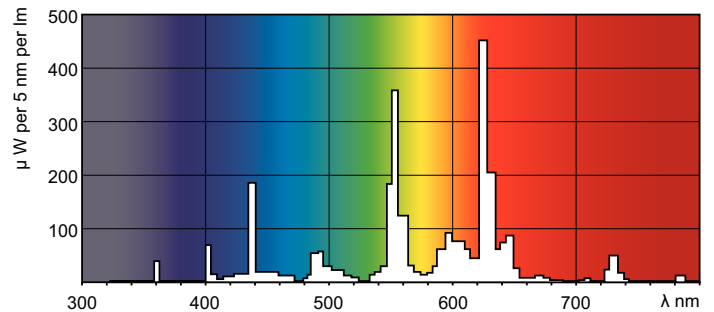

TL-D consumer products

TL-D 36W/830 1PP/10

The lamp can be operated in existing TL-D luminaire and is available in a wide range of wattages and colors.

Product data

General Information	
Cap-Base	G13 [Medium Bi-Pin Fluorescent]
Life To 10% Failures (Nom)	12000 h
Life to 50% Failures (Nom)	15000 h
Life to 50% Failures Preheat (Nom)	20000 h
LSF 2000 h Rated	99 %
LSF 4000 h Rated	99 %
LSF 6000 h Rated	99 %
LSF 8000 h Rated	99 %
LSF 12000 h Rated	89 %
LSF 16000 h Rated	33 %
LSF 20000 h Rated	2 %
Light Technical	
Color Code	830 [CCT of 3000K]
Luminous Flux (Nom)	3350 lm
Luminous Flux (Rated) (Nom)	3350 lm
Color Designation	Warm White (WW)
Correlated Color Temperature (Nom)	3000 K
Luminous Efficacy (rated) (Nom)	93 lm/W
Color Rendering Index (Nom)	>80
LLMF 2000 h Rated	96 %

Dimensional drawing

Product	D (max)	A (max)	B (max)	B (min)	C (max)
TL-D 36W/830 1PP/10	28 mm	1199.4 mm	1206.5 mm	1204.1 mm	1213.6 mm

TL-D 36W/830

Photometric data

Lightcolor /830

Lightcolor /830

TL-D consumer products

Lifetime

MASTER TL-D Super 80 Life Expectancy 3 h cycle

MASTER TL-D Super 80 Life Expectancy 12 h cycle

MASTER TL-D Super 80 Lumen Maintenance 3 h + 12 h cycle