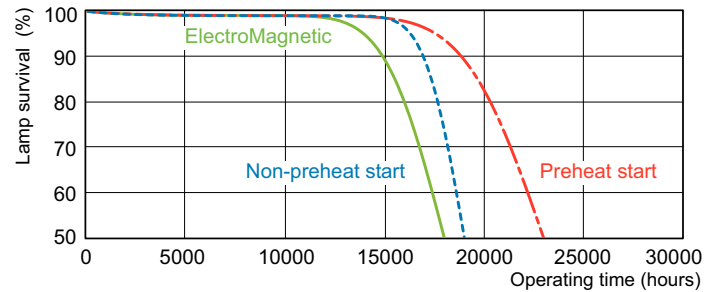

Lifetime

Life Expectancy Diagram - TL-D 36W/830 1PP/10

Life Expectancy Diagram - TL-D 36W/830 1PP/10