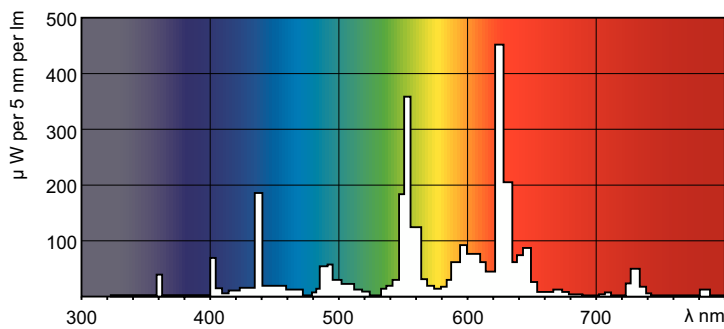

### Product data

<b>General Information</b>		<b>Lamp Current (Nom)</b>		0.440 A
Cap-Base	G13 [Medium Bi-Pin Fluorescent]	<b>Controls and Dimming</b>		
Flux measurement reference	Sphere	Dimmable	Yes	
Life to 50% Failures (Nom)	15,000 hour(s)	<b>Mechanical and Housing</b>		
<b>Light Technical</b>		Bulb Shape	T8	
Color Code	830 [CCT of 3000K]	<b>Approval and Application</b>		
Luminous Flux	3,350 lm	Energy Efficiency Class	G	
Color Designation	Warm White (WW)	Mercury (Hg) Content (Nom)	1.7 mg	
Chromaticity Coordinate X (Nom)	0.44	Energy Consumption kWh/1000 h	37 kWh	
Chromaticity Coordinate Y (Nom)	0.403	EPREL Registration Number	423378	
Correlated Color Temperature (Nom)	3000 K	<b>Product Data</b>		
Luminous Efficacy (rated) (Nom)	93 lm/W	Order product name	TL-D 36W/830 1PP/10	
Color rendering index (CRI)	82	Full product name	TL-D 36W/830 1PP/10	
<b>Operating and Electrical</b>		Full product code	871150062479625	
Power Consumption	36.8 W			

## Dimensional drawing

Product	D (max)	A (max)	B (max)	B (min)	C (max)
TL-D 36W/830 1PP/10	28 mm	1,199.4 mm	1,206.5 mm	1,204.1 mm	1,213.6 mm

## Photometric data

Spectral Power Distribution Colour - TL-D 36W/830 1PP/10