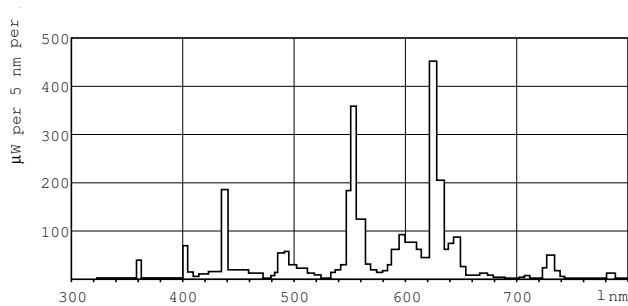

TL-D consumer products

TL-D 36W/830 1PP/10

The lamp can be operated in existing TL-D luminaire and is available in a wide range of wattages and colors.

Product data

General Information	
Cap-Base	G13 [Medium Bi-Pin Fluorescent]
Life To 10% Failures (Nom)	12000 h
Life to 50% Failures (Nom)	15000 h
Life to 50% Failures Preheat (Nom)	20000 h
LSF 2000 h Rated	99 %
LSF 4000 h Rated	99 %
LSF 6000 h Rated	99 %
LSF 8000 h Rated	99 %
LSF 12000 h Rated	89 %
LSF 16000 h Rated	33 %
LSF 20000 h Rated	2 %
Light Technical	
Color Code	830 [CCT of 3000K]
Luminous Flux (Nom)	3350 lm
Luminous Flux (Rated) (Nom)	3350 lm
Color Designation	Warm White (WW)
Correlated Color Temperature (Nom)	3000 K
Luminous Efficacy (rated) (Nom)	93 lm/W
Color Rendering Index (Nom)	>80
LLMF 2000 h Rated	96 %

Dimensional drawing

Product	D (max)	A (max)	B (max)	B (min)	C (max)
TL-D 36W/830 1PP/10	28 mm	1199.4 mm	1206.5 mm	1204.1 mm	1213.6 mm

TL-D 36W/830

Photometric data

Lightcolor /830

Lightcolor /830

TL-D consumer products