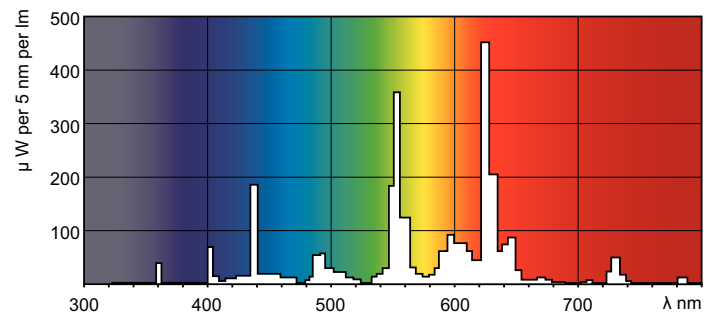

MASTER TL-D Super 80

MASTER TL-D Super 80 36W/830 1SL/25

Low-pressure mercury discharge lamps with a tubular 26 mm envelope

Product data

General Information		Depreciation 5000 hrs	
Cap-Base	G13 [Medium Bi-Pin Fluorescent]	LLMF 8000 h Rated	94 %
Life To 10% Failures (Nom)	12000 h	LLMF 12000 h Rated	93 %
Life to 50% Failures (Nom)	15000 h	LLMF 16000 h Rated	92 %
Life to 50% Failures Preheat (Nom)	20000 h	LLMF 20000 h Rated	91 %
LSF 2000 h Rated	99 %		90 %
LSF 4000 h Rated	99 %	Operating and Electrical	
LSF 6000 h Rated	99 %	Power (Rated) (Nom)	36.0 W
LSF 8000 h Rated	99 %	Lamp Current (Nom)	0.440 A
LSF 12000 h Rated	89 %	Temperature	
LSF 16000 h Rated	33 %	Design Temperature (Nom)	25 °C
LSF 20000 h Rated	2 %	Controls and Dimming	
Light Technical		Dimmable	Yes
Colour Code	830 [CCT of 3000K]	Approval and Application	
Luminous Flux (Nom)	3350 lm	Energy Efficiency Label	A
Luminous Flux (Rated) (Nom)	3350 lm	Mercury (Hg) Content (Nom)	2.0 mg
Colour Designation	Warm White (WW)	Energy Consumption kWh/1000 h	42 kWh
Colour Temperature, horizontal (Nom)	3000 K	Product Data	
Luminous Efficacy (rated) (Nom)	93 lm/W	Full product code	871150063195440
Colour Rendering Index horiz (Nom)	>80		
Depreciation 2000 hrs	96 %		
LLMF 4000 h Rated	95 %		

Dimensional drawing

Product	D (max)	A (max)	B (max)	B (min)	C (max)
MASTER TL-D Super 80 36W/830 1SL/25	28 mm	1199.4 mm	1206.5 mm	1204.1 mm	1213.6 mm

TL-D 36W/830

Photometric data

Lightcolour /830

Lightcolour /830

MASTER TL-D Super 80

Lifetime

MASTER TL-D Super 80 Life Expectancy 3 h cycle

MASTER TL-D Super 80 Life Expectancy 12 h cycle

MASTER TL-D Super 80 Lumen Maintenance 3 h + 12 h cycle