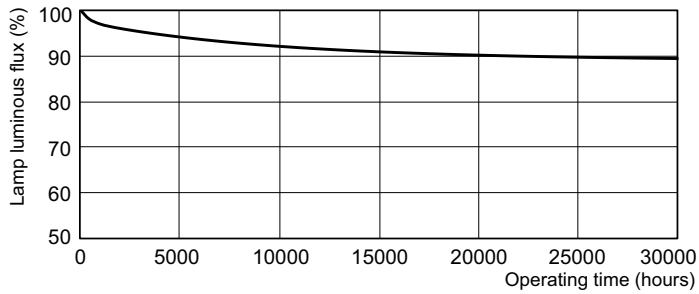

MASTER TL-D Super 80

MASTER TL-D Super 80 36W/830 1SL/25

Low-pressure mercury discharge lamps with a tubular 26 mm envelope

Product data

General Information		Depreciation 5000 hrs	
Cap-Base	G13 [Medium Bi-Pin Fluorescent]	LLMF 8000 h Rated	94 %
Life To 10% Failures (Nom)	12000 h	LLMF 12000 h Rated	93 %
Life to 50% Failures (Nom)	15000 h	LLMF 16000 h Rated	92 %
Life to 50% Failures Preheat (Nom)	20000 h	LLMF 20000 h Rated	91 %
LSF 2000 h Rated	99 %		90 %
LSF 4000 h Rated	99 %	Operating and Electrical	
LSF 6000 h Rated	99 %	Power (Rated) (Nom)	36.0 W
LSF 8000 h Rated	99 %	Lamp Current (Nom)	0.440 A
LSF 12000 h Rated	89 %	Temperature	
LSF 16000 h Rated	33 %	Design Temperature (Nom)	25 °C
LSF 20000 h Rated	2 %	Controls and Dimming	
Light Technical		Dimmable	Yes
Colour Code	830 [CCT of 3000K]	Approval and Application	
Luminous Flux (Nom)	3350 lm	Energy Efficiency Label	A
Luminous Flux (Rated) (Nom)	3350 lm	Mercury (Hg) Content (Nom)	2.0 mg
Colour Designation	Warm White (WW)	Energy Consumption kWh/1000 h	42 kWh
Colour Temperature, horizontal (Nom)	3000 K	Product Data	
Luminous Efficacy (rated) (Nom)	93 lm/W	Full product code	871150063195440
Colour Rendering Index horiz (Nom)	>80		
Depreciation 2000 hrs	96 %		
LLMF 4000 h Rated	95 %		

Dimensional drawing

Product	D (max)	A (max)	B (max)	B (min)	C (max)
MASTER TL-D Super 80 36W/830 1SL/25	28 mm	1199.4 mm	1206.5 mm	1204.1 mm	1213.6 mm

TL-D 36W/830

Photometric data

Lightcolour /830

Lightcolour /830

MASTER TL-D Super 80

Lifetime

MASTER TL-D Super 80 Life Expectancy 3 h cycle

MASTER TL-D Super 80 Life Expectancy 12 h cycle

MASTER TL-D Super 80 Lumen Maintenance 3 h + 12 h cycle