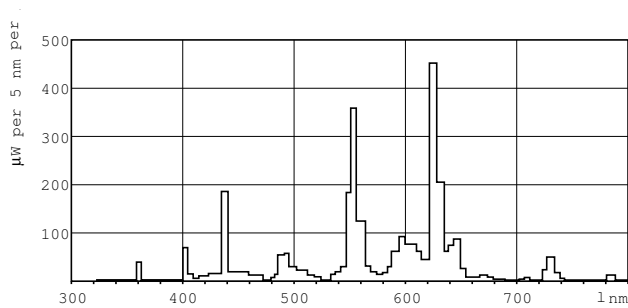

MASTER TL-D Super 80

MASTER TL-D Super 80 36W/830 1SL/25

Low-pressure mercury discharge lamps with a tubular 26 mm envelope

Product data

General Information		Depreciation 5000 hrs	
Cap-Base	G13 [Medium Bi-Pin Fluorescent]	LLMF 8000 h Rated	94 %
Life To 10% Failures (Nom)	12000 h	LLMF 12000 h Rated	93 %
Life to 50% Failures (Nom)	15000 h	LLMF 16000 h Rated	92 %
Life to 50% Failures Preheat (Nom)	20000 h	LLMF 20000 h Rated	91 %
LSF 2000 h Rated	99 %		90 %
LSF 4000 h Rated	99 %	Operating and Electrical	
LSF 6000 h Rated	99 %	Power (Rated) (Nom)	36.0 W
LSF 8000 h Rated	99 %	Lamp Current (Nom)	0.440 A
LSF 12000 h Rated	89 %	Temperature	
LSF 16000 h Rated	33 %	Design Temperature (Nom)	25 °C
LSF 20000 h Rated	2 %	Controls and Dimming	
Light Technical		Dimmable	Yes
Colour Code	830 [CCT of 3000K]	Approval and Application	
Luminous Flux (Nom)	3350 lm	Energy Efficiency Label	A
Luminous Flux (Rated) (Nom)	3350 lm	Mercury (Hg) Content (Nom)	2.0 mg
Colour Designation	Warm White (WW)	Energy Consumption kWh/1000 h	42 kWh
Colour Temperature, horizontal (Nom)	3000 K	Product Data	
Luminous Efficacy (rated) (Nom)	93 lm/W	Full product code	871150063195440
Colour Rendering Index horiz (Nom)	>80		
Depreciation 2000 hrs	96 %		
LLMF 4000 h Rated	95 %		

MASTER TL-D Super 80

Order product name	MASTER TL-D Super 80 36W/830 1SL/25
EAN/UPC - Product	8711500631954
Order code	63195440
Numerator - Quantity Per Pack	1
Numerator - Packs per outer box	25

Material Nr. (12NC)	927921083023
Net Weight (Piece)	135.000 g
ILCOS Code	FD-36/30/1B-E-G13

Dimensional drawing

Product	D (max)	A (max)	B (max)	B (min)	C (max)
MASTER TL-D Super 80 36W/830 1SL/25	28 mm	1199.4 mm	1206.5 mm	1204.1 mm	1213.6 mm

TL-D 36W/830

Photometric data

Lightcolour /830

Lightcolour /830