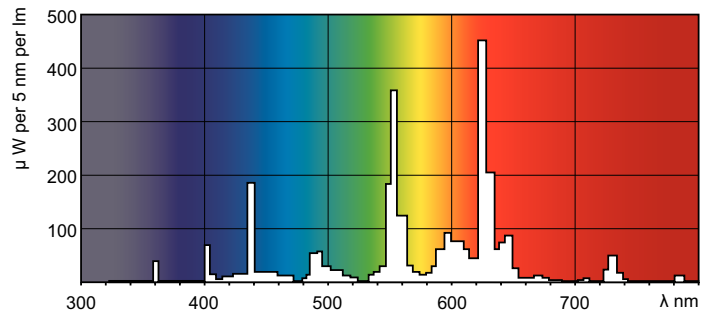

Lightcolour /830