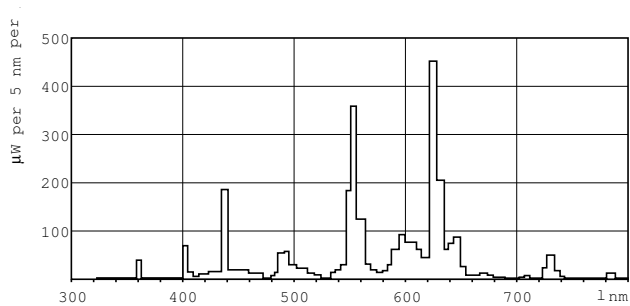

MASTER TL-D Super 80

Order product name	MASTER TL-D Super 80 36W/830 1SL/25
EAN/UPC – product	8711500631954
Order code	63195440
Local Code	9279-210-83014
Numerator – quantity per pack	1
Numerator – packs per outer box	25

Material no. (12NC)	927921083023
Net weight (piece)	135.000 g
ILCOS Code	FD-36/30/1B-E-G13

Warnings and Safety

- A lamp breaking is extremely unlikely to have any impact on your health. If a lamp breaks, ventilate the room for 30 minutes and remove the parts, preferably with gloves. Put them in a sealed plastic bag and take it to your local waste facilities for recycling. Do not use a vacuum cleaner.

Dimensional drawing

Product	D (max)	A (max)	B (max)	B (min)	C (max)
MASTER TL-D Super 80 36W/830 1SL/25	28 mm	1199.4 mm	1206.5 mm	1204.1 mm	1213.6 mm

TL-D 36W/830

Photometric data

Lightcolour /830