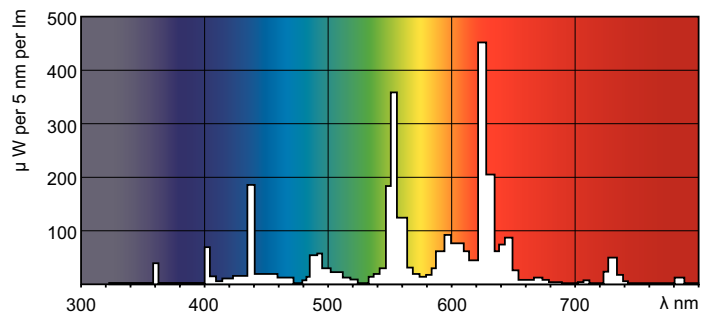

MASTER TL-D Super 80

MASTER TL-D Super 80 36W/830 1SL/25

The MASTER TL-D Super 80 lamp offers more lumens per watt and better color rendering than TL-D standard colors. Furthermore, it has a lower mercury content. The lamp can be operated in existing TL-D luminaires.

Product data

General Information	
Cap-Base	G13 [Medium Bi-Pin Fluorescent]
Life To 10% Failures (Nom)	12000 h
Life to 50% Failures (Nom)	15000 h
Life to 50% Failures Preheat (Nom)	20000 h
LSF 2000 h Rated	99 %
LSF 4000 h Rated	99 %
LSF 6000 h Rated	99 %
LSF 8000 h Rated	99 %
LSF 12000 h Rated	89 %
LSF 16000 h Rated	33 %
LSF 20000 h Rated	2 %
Light Technical	
Color Code	830 [CCT of 3000K]
Luminous Flux (Nom)	3350 lm
Luminous Flux (Rated) (Nom)	3350 lm
Color Designation	Warm White (WW)
Correlated Color Temperature (Nom)	3000 K
Luminous Efficacy (rated) (Nom)	93 lm/W
Color Rendering Index (Nom)	>80

Dimensional drawing

Product	D (max)	A (max)	B (max)	B (min)	C (max)
MASTER TL-D Super 80 36W/830 1SL/25	28 mm	1199.4 mm	1206.5 mm	1204.1 mm	1213.6 mm

TL-D 36W/830

Photometric data

Lightcolor /830

Lightcolor /830

MASTER TL-D Super 80

Lifetime

MASTER TL-D Super 80 Life Expectancy 3 h cycle

MASTER TL-D Super 80 Life Expectancy 12 h cycle

MASTER TL-D Super 80 Lumen Maintenance 3 h + 12 h cycle