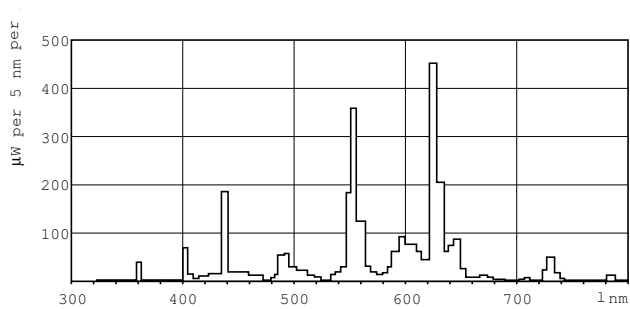

MASTER TL-D Super 80

MASTER TL-D Super 80 36W/830 1SL/25

The MASTER TL-D Super 80 lamp offers more lumens per watt and better color rendering than TL-D standard colors. Furthermore, it has a lower mercury content. The lamp can be operated in existing TL-D luminaires.

Numerator - Quantity Per Pack	1
Numerator - Packs per outer box	25
Material Nr. (12NC)	927921083023
Net Weight (Piece)	135.000 g
ILCOS Code	FD-36/30/1B-E-G13

Warnings and Safety

- A lamp breaking is extremely unlikely to have any impact on your health. If a lamp breaks, ventilate the room for 30 minutes and remove the parts, preferably with gloves. Put them in a sealed plastic bag and take it to your local waste facilities for recycling. Do not use a vacuum cleaner.

Dimensional drawing

Product	D (max)	A (max)	B (max)	B (min)	C (max)
MASTER TL-D Super 80 36W/830 1SL/25	28 mm	1199.4 mm	1206.5 mm	1204.1 mm	1213.6 mm

TL-D 36W/830

Photometric data

Lightcolor /830

Lightcolor /830