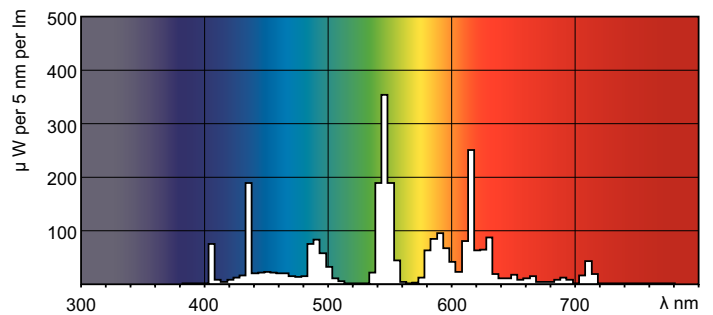

MASTER TL-D Super 80

MASTER TL-D Super 80 36W/835 1SL/25

The MASTER TL-D Super 80 lamp offers more lumens per watt and better color rendering than TL-D standard colors. Furthermore, it has a lower mercury content. The lamp can be operated in existing TL-D luminaires.

Product data

General Information	
Cap-Base	G13 [Medium Bi-Pin Fluorescent]
Life To 10% Failures (Nom)	12000 h
Life to 50% Failures (Nom)	15000 h
Life to 50% Failures Preheat (Nom)	20000 h
LSF 2000 h Rated	99 %
LSF 4000 h Rated	99 %
LSF 6000 h Rated	99 %
LSF 8000 h Rated	99 %
LSF 12000 h Rated	89 %
LSF 16000 h Rated	33 %
LSF 20000 h Rated	2 %
Light Technical	
Color Code	835 [CCT of 3500K]
Luminous Flux (Nom)	3350 lm
Luminous Flux (Rated) (Nom)	3350 lm
Color Designation	White (WH)
Correlated Color Temperature (Nom)	3500 K
Luminous Efficacy (rated) (Nom)	93 lm/W
Color Rendering Index (Nom)	>80

Dimensional drawing

Product	D (max)	A (max)	B (max)	B (min)	C (max)
MASTER TL-D Super 80 36W/835 1SL/25	28 mm	1199.4 mm	1206.5 mm	1204.1 mm	1213.6 mm

TL-D 36W/835

Photometric data

Lightcolor /835

Lightcolor /835

MASTER TL-D Super 80

Lifetime

MASTER TL-D Super 80 Life Expectancy 3 h cycle

MASTER TL-D Super 80 Life Expectancy 12 h cycle

MASTER TL-D Super 80 Lumen Maintenance 3 h + 12 h cycle