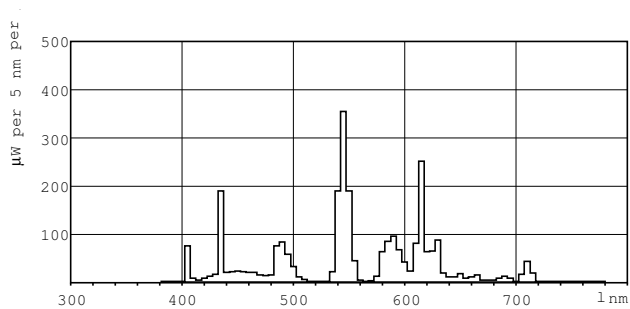

MASTER TL-D Super 80

MASTER TL-D Super 80 36W/835 1SL/25

The MASTER TL-D Super 80 lamp offers more lumens per watt and better color rendering than TL-D standard colors. Furthermore, it has a lower mercury content. The lamp can be operated in existing TL-D luminaires.

Numerator - Quantity Per Pack	1
Numerator - Packs per outer box	25
Material Nr. (12NC)	927921083523
Net Weight (Piece)	135.000 g
ILCOS Code	FD-36/35/1B-E-G13

Warnings and Safety

- A lamp breaking is extremely unlikely to have any impact on your health. If a lamp breaks, ventilate the room for 30 minutes and remove the parts, preferably with gloves. Put them in a sealed plastic bag and take it to your local waste facilities for recycling. Do not use a vacuum cleaner.

Dimensional drawing

Product	D (max)	A (max)	B (max)	B (min)	C (max)
MASTER TL-D Super 80 36W/835 1SL/25	28 mm	1199.4 mm	1206.5 mm	1204.1 mm	1213.6 mm

TL-D 36W/835

Photometric data

Lightcolor /835

Lightcolor /835