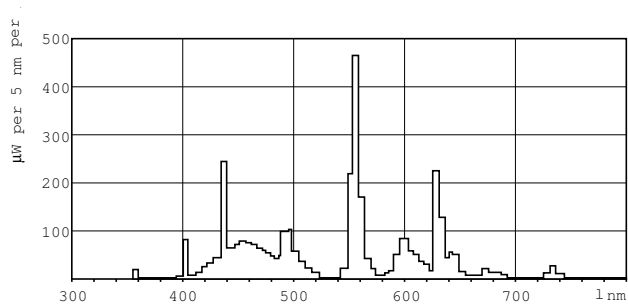

MASTER TL-D Super 80

MASTER TL-D Super 80 36W/865 1SL/25

Low-pressure mercury discharge lamps with a tubular 26 mm envelope

Product data

General Information	
Cap base	G13 [Medium Bi-Pin Fluorescent]
Life to 10% failures (nom.)	12000 h
Life to 50% failures (nom.)	15000 h
Life to 50% failures preheat (nom.)	20000 h
LSF 2000 h Rated	99 %
LSF 4000 h Rated	99 %
LSF 6000 h Rated	99 %
LSF 8000 h Rated	99 %
LSF 12000 h Rated	89 %
LSF 16000 h Rated	33 %
LSF 20000 h Rated	2 %
Light Technical	
Colour code	865 [CCT of 6,500 K]
Luminous flux (nom.)	3250 lm
Luminous flux (rated) (nom.)	3250 lm
Colour designation	Cool Daylight
Correlated colour temperature (nom.)	6500 K
Luminous efficacy (rated) (nom.)	84 lm/W
Color rendering index (nom.)	85
LLMF 2000 h Rated	96 %
LLMF 4000 h Rated	95 %

Material no. (12NC)	927921086544
Net weight (piece)	135.000 g
ILCOS Code	FD-36/65/1B-E-G13

Warnings and Safety

- A lamp breaking is extremely unlikely to have any impact on your health. If a lamp breaks, ventilate the room for 30 minutes and remove the parts, preferably with gloves. Put them in a sealed plastic bag and take it to your local waste facilities for recycling. Do not use a vacuum cleaner.

Dimensional drawing

Product	D (max)	A (max)	B (max)	B (min)	C (max)
MASTER TL-D Super 80 36W/865 1SL/25	28 mm	1199.4 mm	1206.5 mm	1204.1 mm	1213.6 mm

TL-D 36W/865

Photometric data

Lightcolour /865

Lightcolour /865