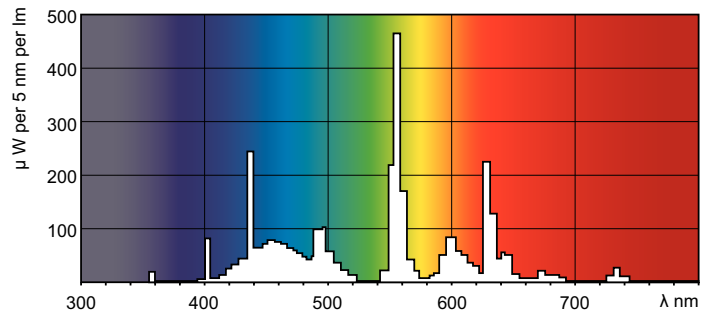

MASTER TL-D Super 80

MASTER TL-D Super 80 36W/865 1SL/25

Low-pressure mercury discharge lamps with a tubular 26 mm envelope

Product data

General Information	
Cap base	G13 [Medium Bi-Pin Fluorescent]
Life to 10% failures (nom.)	12000 h
Life to 50% failures (nom.)	15000 h
Life to 50% failures preheat (nom.)	20000 h
LSF 2000 h Rated	99 %
LSF 4000 h Rated	99 %
LSF 6000 h Rated	99 %
LSF 8000 h Rated	99 %
LSF 12000 h Rated	89 %
LSF 16000 h Rated	33 %
LSF 20000 h Rated	2 %
Light Technical	
Colour code	865 [CCT of 6,500 K]
Luminous flux (nom.)	3250 lm
Luminous flux (rated) (nom.)	3250 lm
Colour designation	Cool Daylight
Correlated colour temperature (nom.)	6500 K
Luminous efficacy (rated) (nom.)	84 lm/W
Color rendering index (nom.)	85
LLMF 2000 h Rated	96 %
LLMF 4000 h Rated	95 %

Dimensional drawing

Product	D (max)	A (max)	B (max)	B (min)	C (max)
MASTER TL-D Super 80 36W/865 1SL/25	28 mm	1199.4 mm	1206.5 mm	1204.1 mm	1213.6 mm

TL-D 36W/865

Photometric data

Lightcolour /865

Lightcolour /865