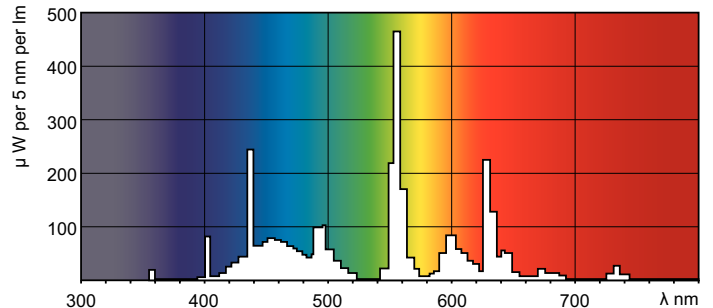

MASTER TL-D Super 80

MASTER TL-D SUPER 80 36W/865 1SL/25

The MASTER TL-D Super 80 lamp offers more lumens per watt and better color rendering than TL-D standard colors. Furthermore, it has a lower mercury content. The lamp can be operated in existing TL-D luminaires.

Product data

General Information	
Base	G13 [Medium Bi-Pin Fluorescent]
Life To 10% Failures (Nom)	12000 h
Life to 50% Failures (Nom)	15000 h
Life to 50% Failures Preheat (Nom)	20000 h
LSF 2000 h Rated	99 %
LSF 4000 h Rated	99 %
LSF 6000 h Rated	99 %
LSF 8000 h Rated	99 %
LSF 12000 h Rated	89 %
LSF 16000 h Rated	33 %
LSF 20000 h Rated	2 %
Light Technical	
Color Code	865 [CCT of 6500K]
Initial lumen (Nom)	3250 lm
Luminous Flux (Rated) (Nom)	3250 lm
Color Designation	Cool Daylight
Correlated Color Temperature (Nom)	6500 K
Luminous Efficacy (rated) (Nom)	84 lm/W
Color Rendering Index (Nom)	85

Dimensional drawing

Product	D (max)	A (max)	B (max)	B (min)	C (max)
MASTER TL-D Super 80 36W/865 1SL/25	28 mm	1199.4 mm	1206.5 mm	1204.1 mm	1213.6 mm

TL-D 36W/865

Photometric data

Lightcolor /865

Lightcolor /865

MASTER TL-D Super 80

Lifetime

MASTER TL-D Super 80 Life Expectancy 3 h cycle

MASTER TL-D Super 80 Life Expectancy 12 h cycle

MASTER TL-D Super 80 Lumen Maintenance 3 h + 12 h cycle