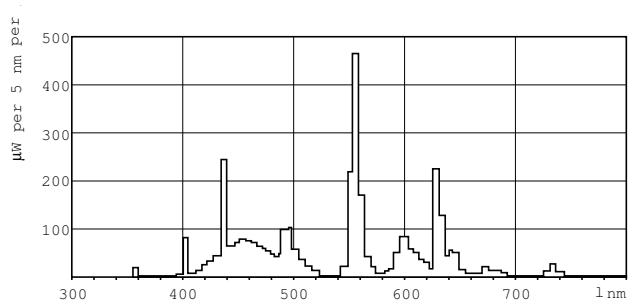

MASTER TL-D Super 80

MASTER TL-D SUPER 80 36W/865 1SL/25

The MASTER TL-D Super 80 lamp offers more lumens per watt and better color rendering than TL-D standard colors. Furthermore, it has a lower mercury content. The lamp can be operated in existing TL-D luminaires.

Temperature	
Design Temperature (Nom)	25 °C

Controls and Dimming	
Dimmable	Yes

Approval and Application	
Energy Efficiency Label (EEL)	A
Mercury (Hg) Content (Nom)	2.0 mg

MASTER TL-D Super 80

Energy Consumption kWh/1000 h	42 kWh
Product Data	
Order product name	MASTER TL-D Super 80 36W/865 1SL/25
EAN/UPC - Product	8711500632074
Order code	250928
Numerator - Quantity Per Pack	1

Numerator - Packs per outer box	25
Material Nr. (12NC)	927921086544
Net Weight (Piece)	135.000 g
ILCOS Code	FD-36/65/1B-E-G13

Warnings and Safety

- A lamp breaking is extremely unlikely to have any impact on your health. If a lamp breaks, ventilate the room for 30 minutes and remove the parts, preferably with gloves. Put them in a sealed plastic bag and take it to your local waste facilities for recycling. Do not use a vacuum cleaner.
- Lamp contains mercury. Manage in Accord with Disposal Laws. See: www.lamprecycle.org or 1-800-555-0050

Dimensional drawing

Product	D (max)	A (max)	B (max)	B (min)	C (max)
MASTER TL-D Super 80 36W/865 1SL/25	28 mm	1199.4 mm	1206.5 mm	1204.1 mm	1213.6 mm

TL-D 36W/865

Photometric data

Lightcolor /865

Lightcolor /865