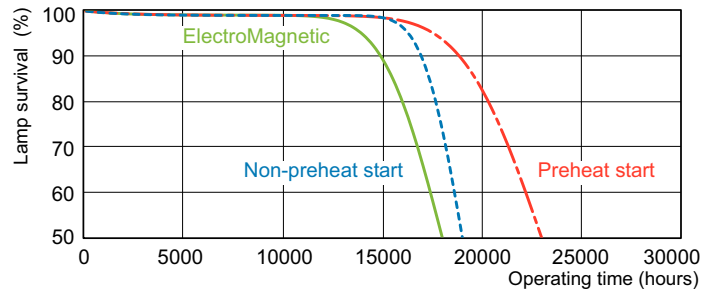

MASTER TL-D Super 80

Lifetime

MASTER TL-D Super 80 Life Expectancy 3 h cycle

MASTER TL-D Super 80 Life Expectancy 12 h cycle

MASTER TL-D Super 80 Lumen Maintenance 3 h + 12 h cycle