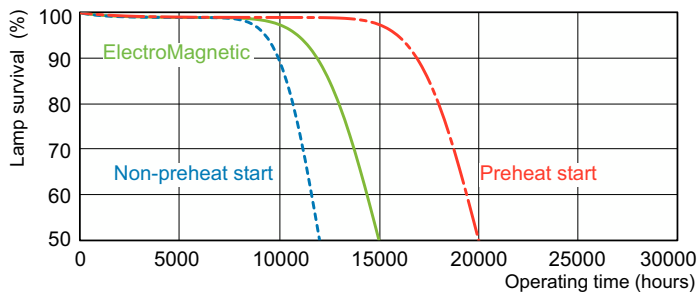

Lifetime

Life Expectancy Diagram - TL-D 58W/827 1PP/10