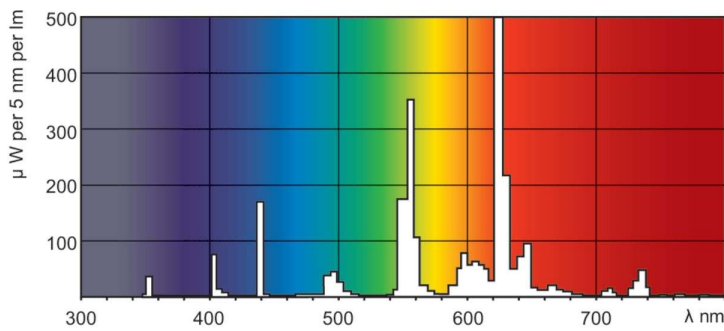

### Product data

General Information		Lamp Current (Nom)	
Cap-Base	G13 [Medium Bi-Pin Fluorescent]		0.670 A
Flux measurement reference	Sphere	Controls and Dimming	
Life to 50% Failures (Nom)	15,000 hour(s)	Dimmable	Yes
Light Technical		Mechanical and Housing	
Color Code	827 [CCT of 2700K]	Bulb Shape	T8
Luminous Flux	5,240 lm	Approval and Application	
Color Designation	Incandescent White	Energy Efficiency Class	G
Chromaticity Coordinate X (Nom)	0.463	Mercury (Hg) Content (Nom)	1.7 mg
Chromaticity Coordinate Y (Nom)	0.42	Energy Consumption kWh/1000 h	60 kWh
Correlated Color Temperature (Nom)	2700 K	EPREL Registration Number	423391
Luminous Efficacy (rated) (Nom)	90 lm/W	Product Data	
Color rendering index (CRI)	82	Order product name	TL-D 58W/827 1PP/10
Operating and Electrical		Full product name	TL-D 58W/827 1PP/10
Power Consumption	59.4 W	Full product code	871150062270925

## Dimensional drawing

Product	D (max)	A (max)	B (max)	B (min)	C (max)
TL-D 58W/827 1PP/10	28 mm	1,500.0 mm	1,507.1 mm	1,504.7 mm	1,514.2 mm

## Photometric data

Spectral Power Distribution Colour - TL-D 58W/827 1PP/10