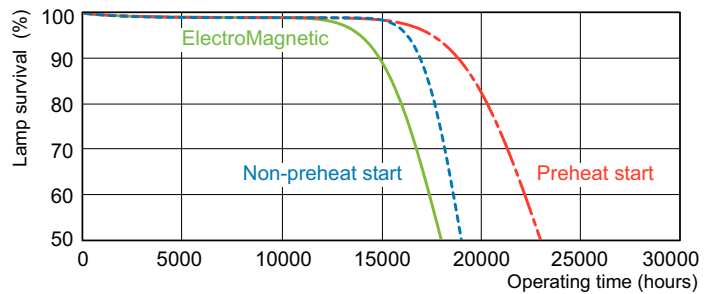

Life Expectancy Diagram - TL-D 58W/827 1PP/10