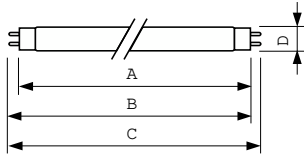

### Product data

General Information		Lamp Current (Nom)	
Cap-Base	G13 [Medium Bi-Pin Fluorescent]		0.670 A
Flux measurement reference	Sphere	Controls and Dimming	
Life to 50% Failures (Nom)	15,000 hour(s)	Dimmable	Yes
Light Technical		Mechanical and Housing	
Color Code	827 [CCT of 2700K]	Bulb Shape	T8
Luminous Flux	5,240 lm	Approval and Application	
Color Designation	Incandescent White	Energy Efficiency Class	G
Chromaticity Coordinate X (Nom)	0.463	Mercury (Hg) Content (Nom)	1.7 mg
Chromaticity Coordinate Y (Nom)	0.42	Energy Consumption kWh/1000 h	60 kWh
Correlated Color Temperature (Nom)	2700 K	EPREL Registration Number	423391
Luminous Efficacy (rated) (Nom)	90 lm/W	Product Data	
Color rendering index (CRI)	82	Order product name	TL-D 58W/827 1PP/10
Operating and Electrical		Full product name	TL-D 58W/827 1PP/10
Power Consumption	59.4 W	Full product code	871150062270925

## Dimensional drawing

Product	D (max)	A (max)	B (max)	B (min)	C (max)
TL-D 58W/827 1PP/10	28 mm	1,500.0 mm	1,507.1 mm	1,504.7 mm	1,514.2 mm