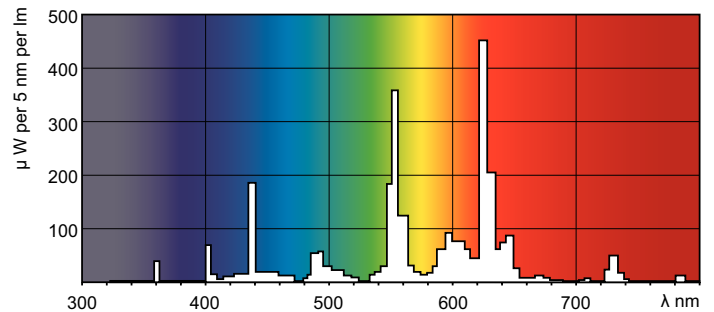

TL-D consumer products

TL-D 58W/830 1PP/10

The lamp can be operated in existing TL-D luminaire and is available in a wide range of wattages and colors.

Product data

General Information	
Cap-Base	G13 [Medium Bi-Pin Fluorescent]
Life To 10% Failures (Nom)	12000 h
Life to 50% Failures (Nom)	15000 h
Life to 50% Failures Preheat (Nom)	20000 h
LSF 2000 h Rated	99 %
LSF 4000 h Rated	99 %
LSF 6000 h Rated	99 %
LSF 8000 h Rated	99 %
LSF 12000 h Rated	89 %
LSF 16000 h Rated	33 %
LSF 20000 h Rated	2 %
Light Technical	
Color Code	830 [CCT of 3000K]
Luminous Flux (Nom)	5240 lm
Luminous Flux (Rated) (Nom)	5240 lm
Color Designation	Warm White (WW)
Correlated Color Temperature (Nom)	3000 K
Luminous Efficacy (rated) (Nom)	90 lm/W
Color Rendering Index (Nom)	>80
LLMF 2000 h Rated	96 %

Dimensional drawing

Product	D (max)	A (max)	B (max)	B (min)	C (max)
TL-D 58W/830 1PP/10	28 mm	1500.0 mm	1507.1 mm	1504.7 mm	1514.2 mm

TL-D 58W/830

Photometric data

Lightcolor /830

Lightcolor /830

TL-D consumer products

Lifetime

MASTER TL-D Super 80 Life Expectancy 3 h cycle

MASTER TL-D Super 80 Life Expectancy 12 h cycle

MASTER TL-D Super 80 Lumen Maintenance 3 h + 12 h cycle