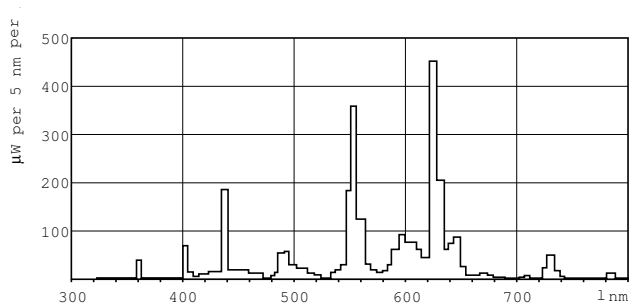

TL-D consumer products

TL-D 58W/830 1PP/10

The lamp can be operated in existing TL-D luminaire and is available in a wide range of wattages and colors.

Product data

General Information	
Cap-Base	G13 [Medium Bi-Pin Fluorescent]
Life To 10% Failures (Nom)	12000 h
Life to 50% Failures (Nom)	15000 h
Life to 50% Failures Preheat (Nom)	20000 h
LSF 2000 h Rated	99 %
LSF 4000 h Rated	99 %
LSF 6000 h Rated	99 %
LSF 8000 h Rated	99 %
LSF 12000 h Rated	89 %
LSF 16000 h Rated	33 %
LSF 20000 h Rated	2 %
Light Technical	
Color Code	830 [CCT of 3000K]
Luminous Flux (Nom)	5240 lm
Luminous Flux (Rated) (Nom)	5240 lm
Color Designation	Warm White (WW)
Correlated Color Temperature (Nom)	3000 K
Luminous Efficacy (rated) (Nom)	90 lm/W
Color Rendering Index (Nom)	>80
LLMF 2000 h Rated	96 %

Dimensional drawing

Product	D (max)	A (max)	B (max)	B (min)	C (max)
TL-D 58W/830 1PP/10	28 mm	1500.0 mm	1507.1 mm	1504.7 mm	1514.2 mm

TL-D 58W/830

Photometric data

Lightcolor /830

Lightcolor /830

TL-D consumer products